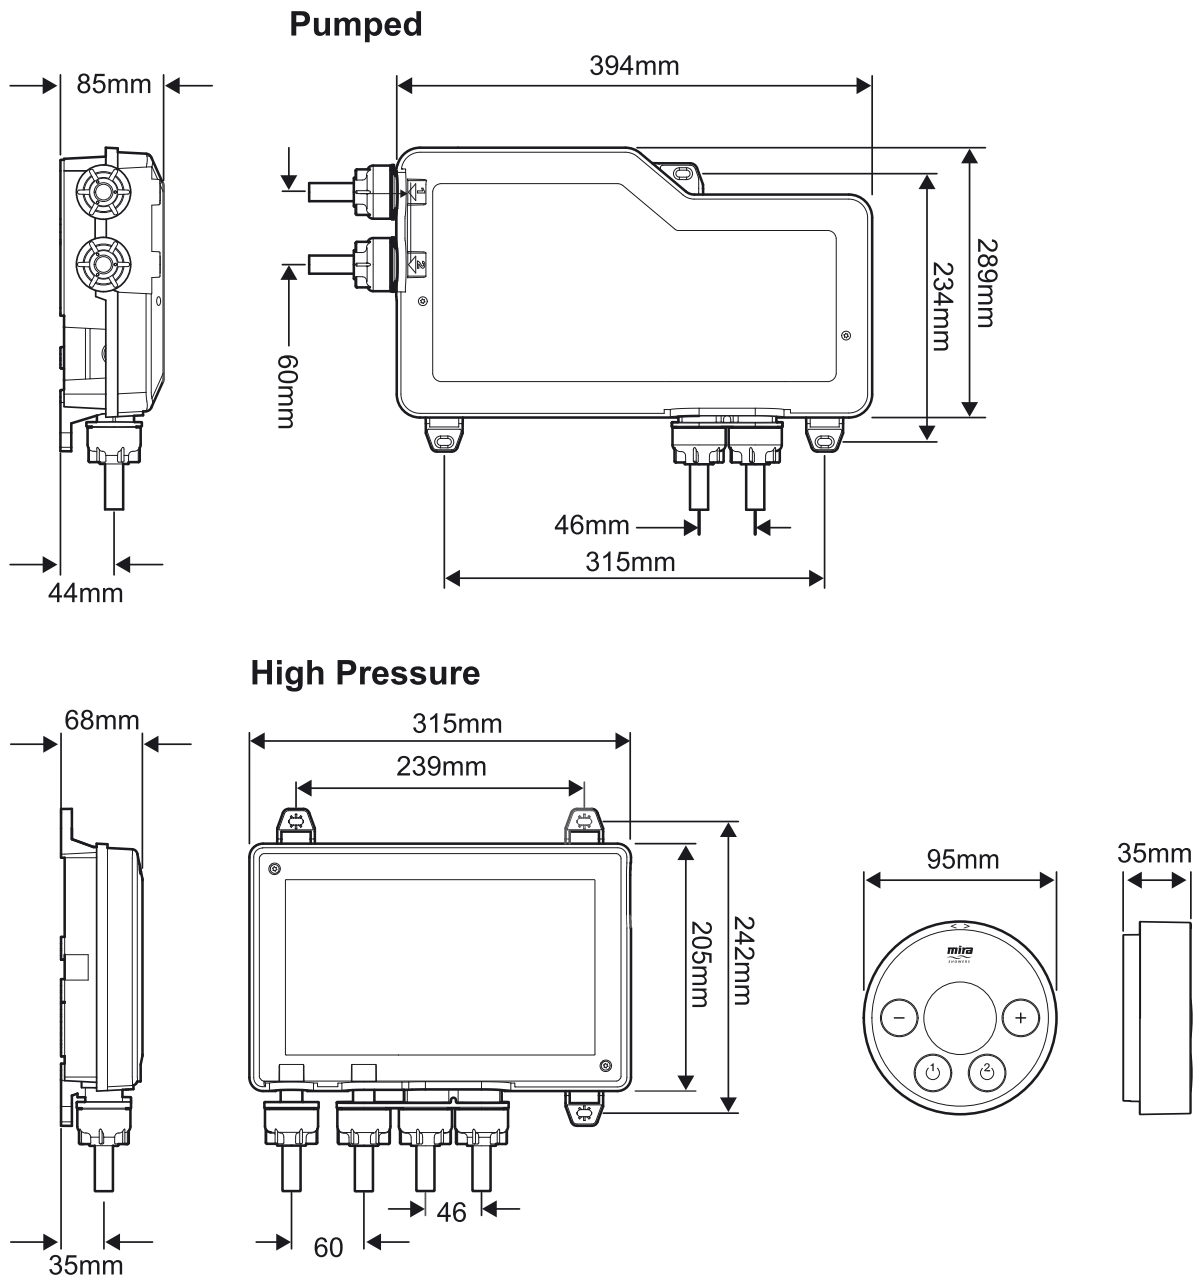

Mira Platinum Dual Valve / Controller

High pressure - 1.1796.005

Pumped - 1.1796.006

To download other resources, and for more information and advice on our products just visit:
www.mirashowers.co.uk