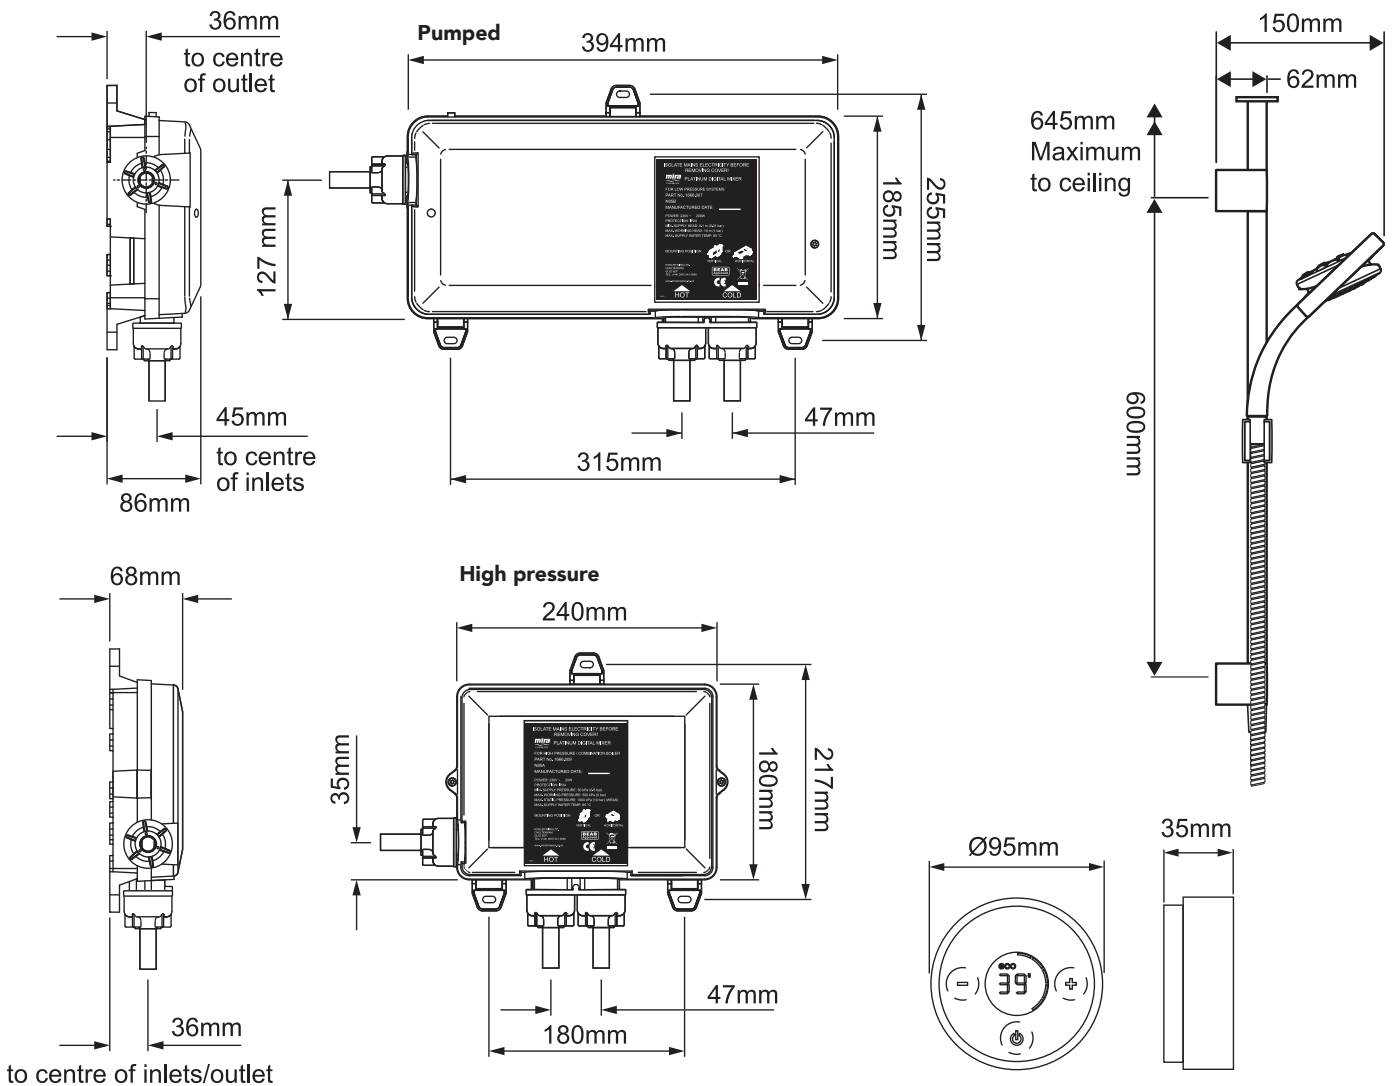

Mira Platinum

Surface mounted model, ceiling fed digital shower, chrome finish.

High pressure - 1.1666.001

Pumped - 1.1666.002

To download other resources, and for more information and advice on our products just visit:
www.mirashowers.co.uk