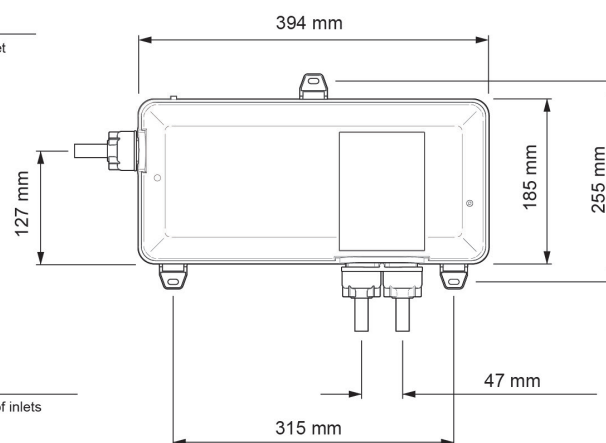

Mira Mode Single Shower Valve Only

High Pressure/Combi Boiler - 1.1874.013
Pumped For Gravity - 1.1874.014

Digital Controller

Remote Start/Stop

High Pressure

Pumped

To download other resources, and for more information and advice on our products just visit:
www.mirashowers.co.uk