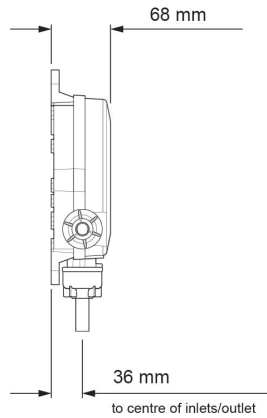

Mira Mode Single Shower Valve Only

High Pressure/Combi Boiler - 1.1874.013
Pumped For Gravity - 1.1874.014

Digital Controller

Remote Start/Stop

High Pressure

Pumped

To download other resources, and for more information and advice on our products just visit:
www.mirashowers.co.uk