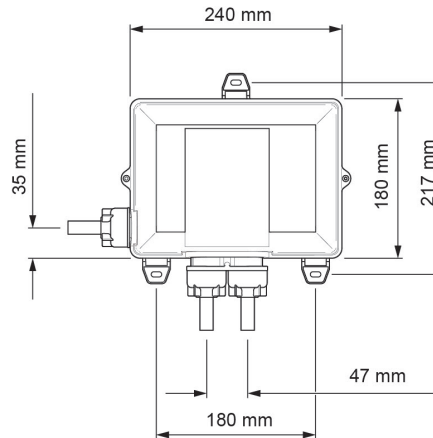

Mira Mode Single Shower Valve Only

High Pressure/Combi Boiler - 1.1874.013
Pumped For Gravity - 1.1874.014

Digital Controller

Remote Start/Stop

High Pressure

Pumped

To download other resources, and for more information and advice on our products just visit:
www.mirashowers.co.uk