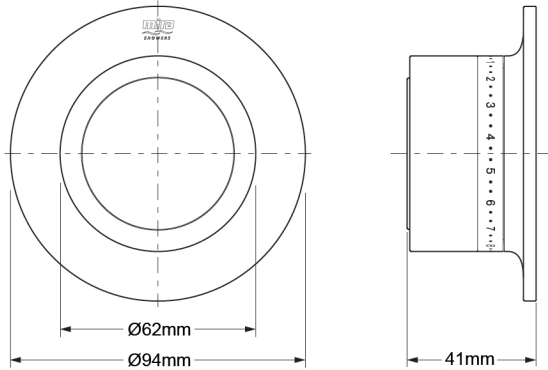

Mira Mode Single Shower Valve Only

High Pressure/Combi Boiler - 1.1874.013
Pumped For Gravity - 1.1874.014

Digital Controller

Remote Start/Stop

High Pressure

Pumped

To download other resources, and for more information and advice on our products just visit:
www.mirashowers.co.uk