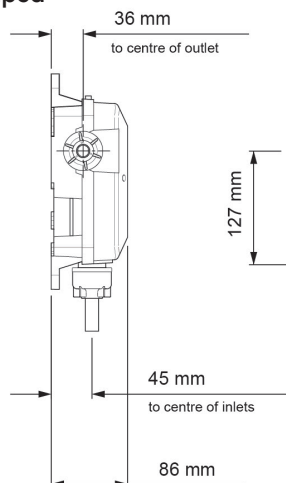

Mira Mode Single Shower Valve Only

High Pressure/Combi Boiler - 1.1874.013
Pumped For Gravity - 1.1874.014

Digital Controller

Remote Start/Stop

High Pressure

Pumped

To download other resources, and for more information and advice on our products just visit:
www.mirashowers.co.uk