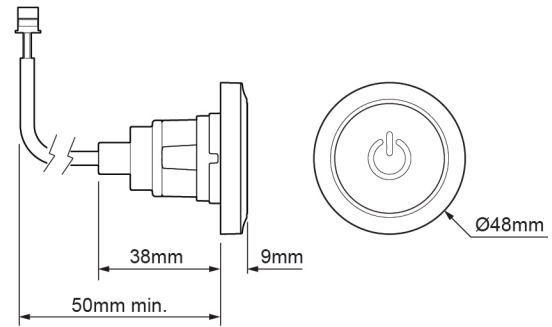

Mira Mode Single Shower Valve Only

High Pressure/Combi Boiler - 1.1874.013
Pumped For Gravity - 1.1874.014

Digital Controller

Remote Start/Stop

High Pressure

Pumped

To download other resources, and for more information and advice on our products just visit:
www.mirashowers.co.uk