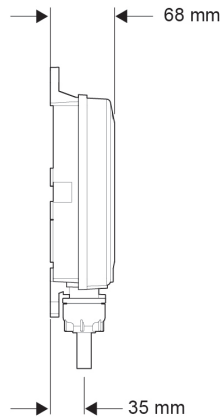

High Pressure