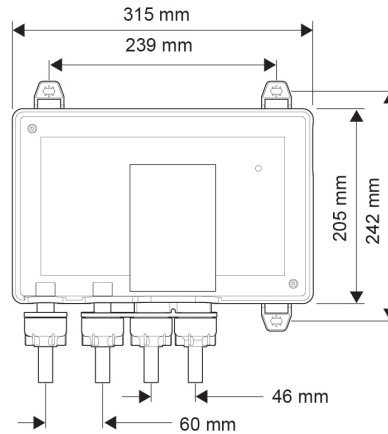

High Pressure