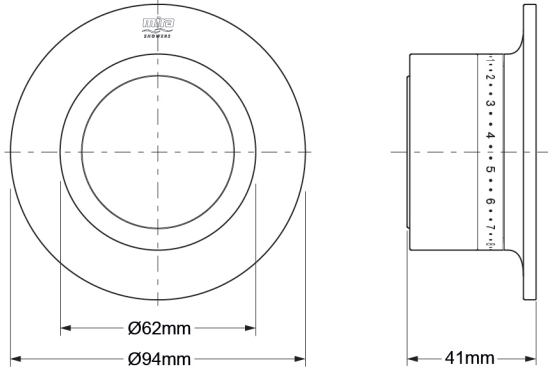

Mira Mode Dual Shower Valve Only

High Pressure/Combi Boiler - 1.1874.015
Pumped For Gravity - 1.1874.016

Digital Controller