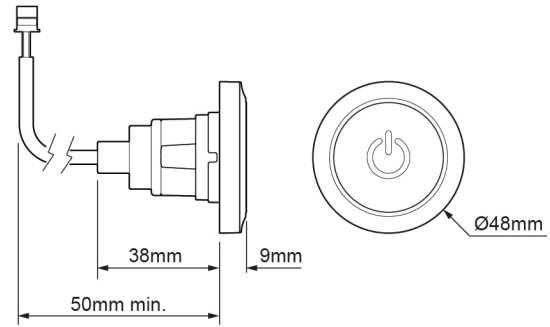

Remote Start/Stop