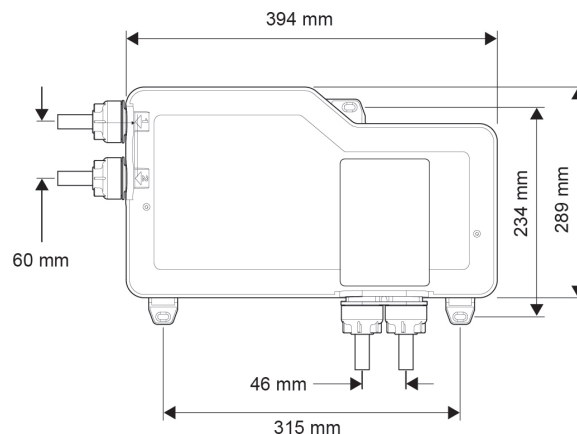

Pumped

To download other resources, and for more information and advice on our products just visit:
www.mirashowers.co.uk