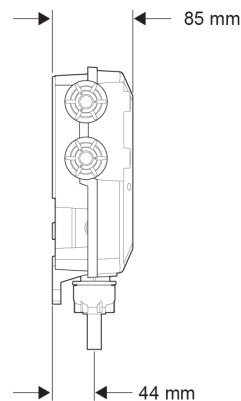

Pumped

To download other resources, and for more information and advice on our products just visit:
www.mirashowers.co.uk