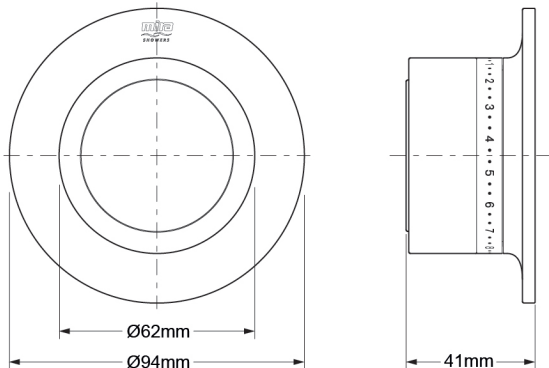

Mira Mode Single Shower Ceiling Fed

Ceiling Fed - High Pressure/Combi Boiler - 1.1874.007

Ceiling Fed - Pumped For Gravity - 1.1874.008

Digital Controller

Remote Start/Stop

High Pressure

Pumped

To download other resources, and for more information and advice on our products just visit:
www.mirashowers.co.uk