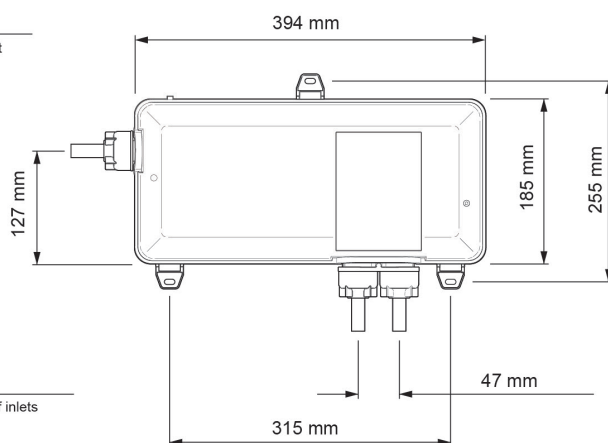

Mira Mode Single Shower Ceiling Fed

Ceiling Fed - High Pressure/Combi Boiler - 1.1874.007

Ceiling Fed - Pumped For Gravity - 1.1874.008

Digital Controller

Remote Start/Stop

High Pressure

Pumped

To download other resources, and for more information and advice on our products just visit:
www.mirashowers.co.uk