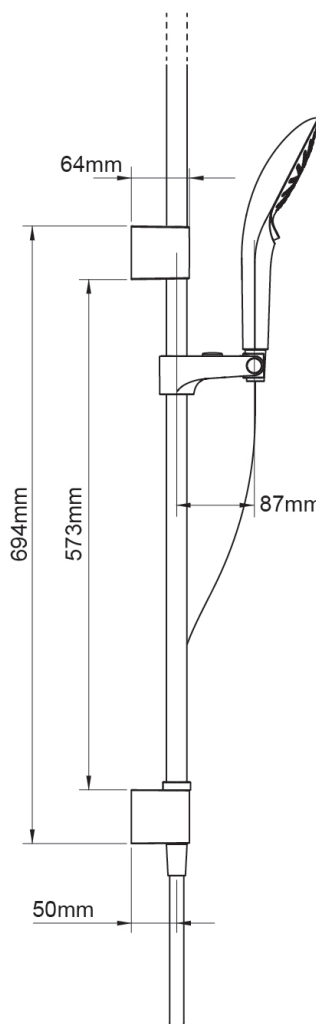

Mira Mode Single Shower Ceiling Fed

Ceiling Fed - High Pressure/Combi Boiler - 1.1874.007

Ceiling Fed - Pumped For Gravity - 1.1874.008

Digital Controller

Remote Start/Stop

High Pressure

Pumped

To download other resources, and for more information and advice on our products just visit:
www.mirashowers.co.uk