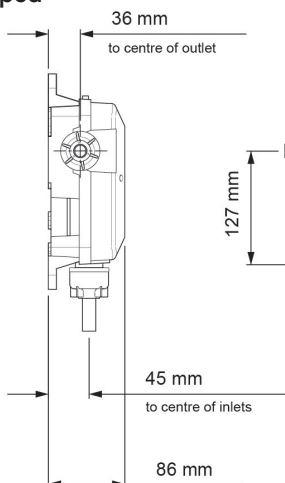

Mira Mode Single Shower Ceiling Fed

Ceiling Fed - High Pressure/Combi Boiler - 1.1874.007

Ceiling Fed - Pumped For Gravity - 1.1874.008

Digital Controller

Remote Start/Stop

High Pressure

Pumped

To download other resources, and for more information and advice on our products just visit:
www.mirashowers.co.uk