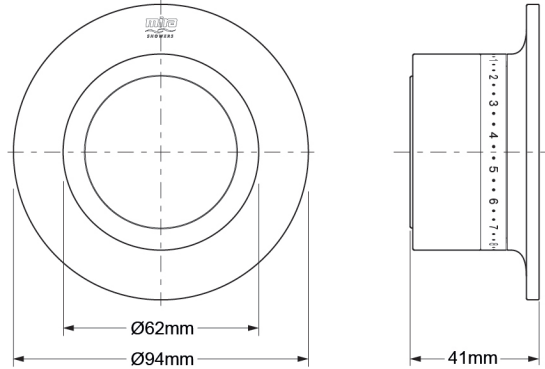

Mira Mode With Bath Fill Valve Only

High Pressure/Combi Boiler - 1.1874.017
Pumped For Gravity - 1.1874.018

Digital Controller

High Pressure

Pumped

To download other resources, and for more information and advice on our products just visit:
www.mirashowers.co.uk