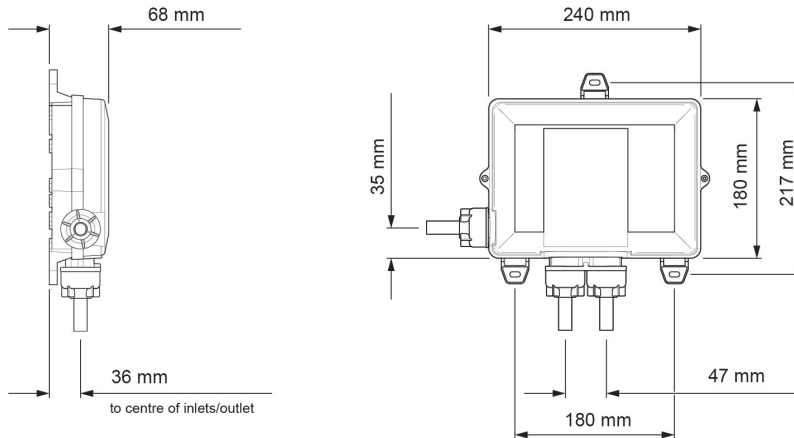

Mira Mode With Bath Fill Valve Only

High Pressure/Combi Boiler - 1.1874.017
Pumped For Gravity - 1.1874.018

Digital Controller

High Pressure

Pumped

To download other resources, and for more information and advice on our products just visit:
www.mirashowers.co.uk