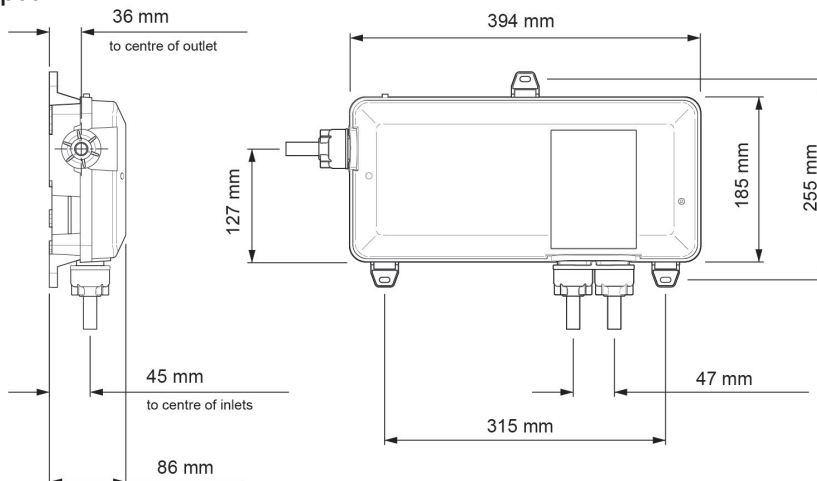

Mira Mode With Bath Fill Valve Only

High Pressure/Combi Boiler - 1.1874.017
Pumped For Gravity - 1.1874.018

Digital Controller

High Pressure

Pumped

To download other resources, and for more information and advice on our products just visit:
www.mirashowers.co.uk