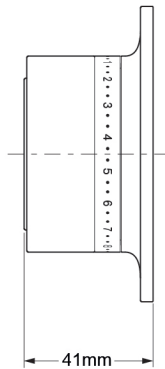

Mira Mode Bath Fill & Shower Valve Only

High Pressure/Combi Boiler - 1.1874.019
Pumped For Gravity - 1.1874.020

Digital Controller

Remote Start/Stop

High Pressure

Pumped

To download other resources, and for more information and advice on our products just visit:
www.mirashowers.co.uk