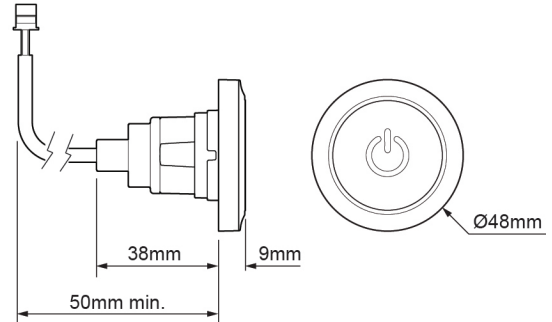

Mira Mode Bath Fill & Shower Valve Only

High Pressure/Combi Boiler - 1.1874.019
Pumped For Gravity - 1.1874.020

Digital Controller

Remote Start/Stop

High Pressure

Pumped

To download other resources, and for more information and advice on our products just visit:
www.mirashowers.co.uk