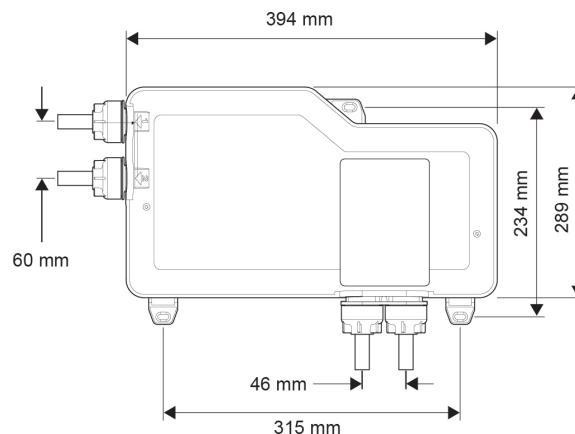

Mira Mode Bath Fill & Shower Valve Only

High Pressure/Combi Boiler - 1.1874.019
Pumped For Gravity - 1.1874.020

Digital Controller

Remote Start/Stop

High Pressure

Pumped

To download other resources, and for more information and advice on our products just visit:
www.mirashowers.co.uk