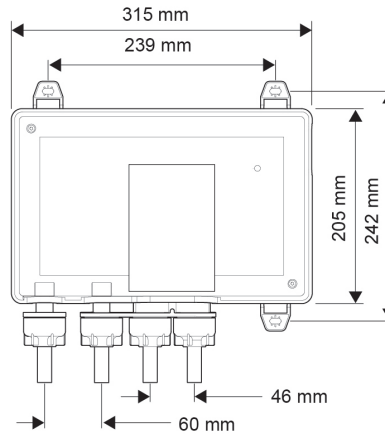

Mira Mode Bath Fill & Shower Valve Only

High Pressure/Combi Boiler - 1.1874.019
Pumped For Gravity - 1.1874.020

Digital Controller

Remote Start/Stop

High Pressure

Pumped

To download other resources, and for more information and advice on our products just visit:
www.mirashowers.co.uk