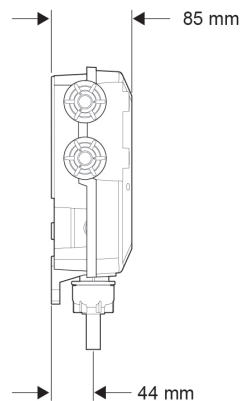

Mira Mode Bath Fill & Shower Valve Only

High Pressure/Combi Boiler - 1.1874.019
Pumped For Gravity - 1.1874.020

Digital Controller

Remote Start/Stop

High Pressure

Pumped

To download other resources, and for more information and advice on our products just visit:
www.mirashowers.co.uk