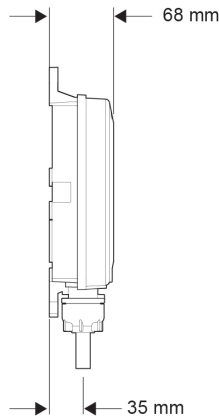

Mira Mode Bath Fill & Shower Valve Only

High Pressure/Combi Boiler - 1.1874.019
Pumped For Gravity - 1.1874.020

Digital Controller

Remote Start/Stop

High Pressure

Pumped

To download other resources, and for more information and advice on our products just visit:
www.mirashowers.co.uk