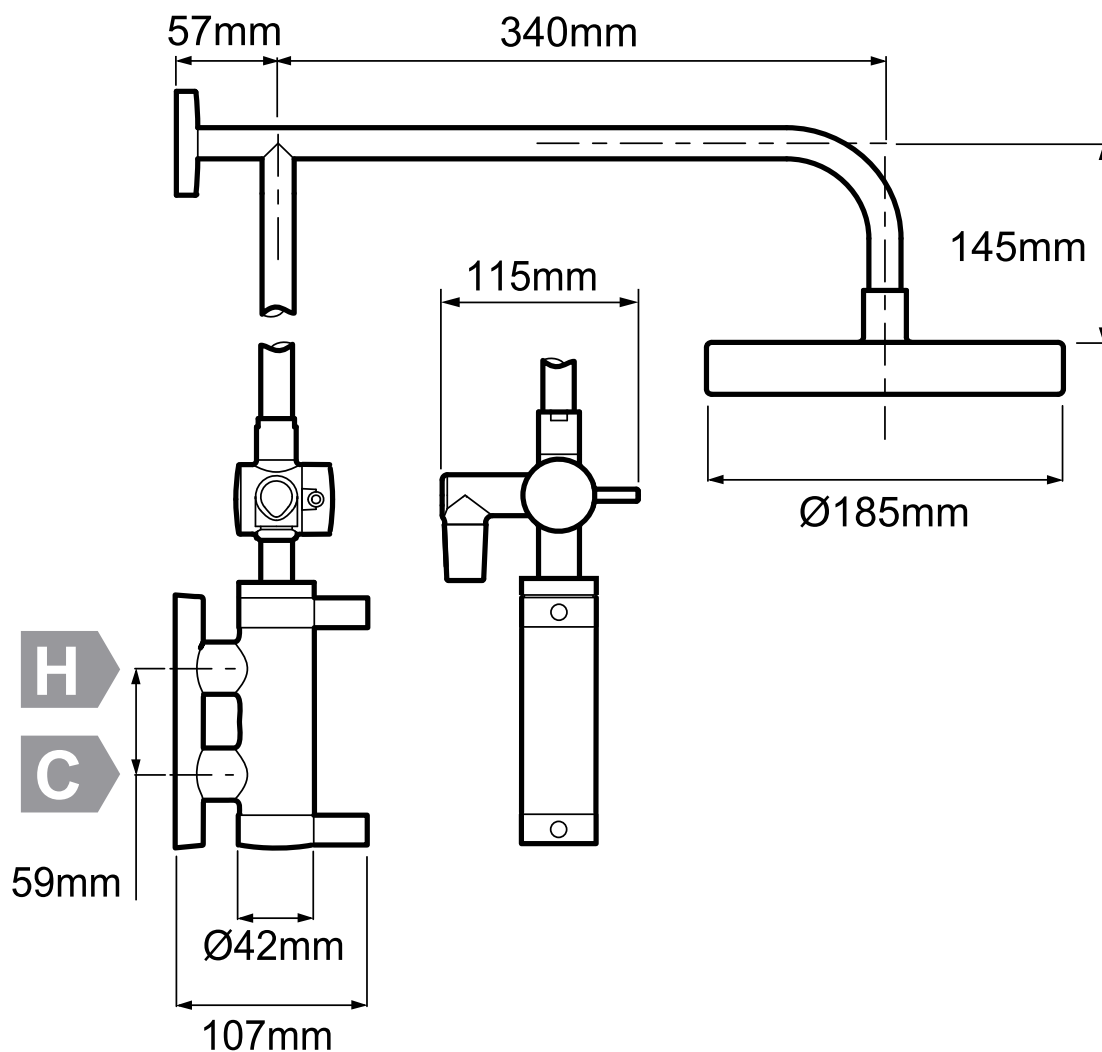

Mira Miniluxe with diverter ERD

Exposed valve with rigid riser and diverter,
chrome finish.

1.1660.015

To download other resources, and for more
information and advice on our products just visit:
www.mirashowers.co.uk