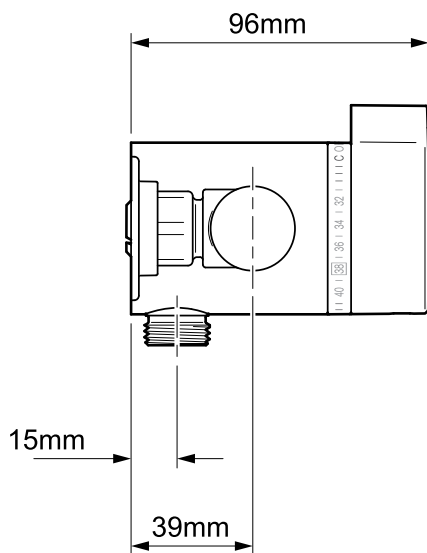

Mira Minilite EV

Exposed valve, chrome finish.

1.1869.001

To download other resources, and for more information and advice on our products just visit:
www.mirashowers.co.uk

mira
SHOWERS