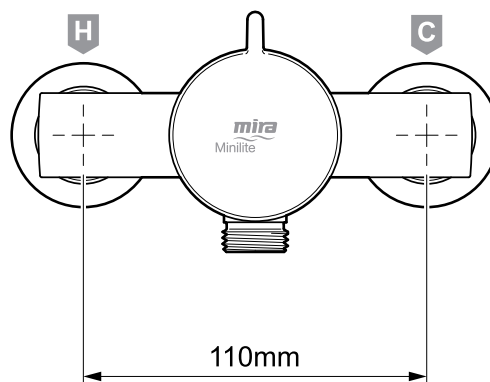

Mira Minilite EV

Exposed valve, chrome finish.

1.1869.001

To download other resources, and for more information and advice on our products just visit:
www.mirashowers.co.uk

mira
SHOWERS