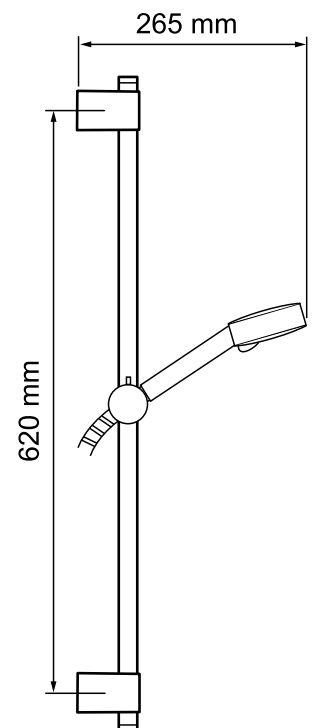

Mira Minilite EV

Exposed valve, chrome finish.

1.1869.001

To download other resources, and for more information and advice on our products just visit:
www.mirashowers.co.uk

mira
SHOWERS