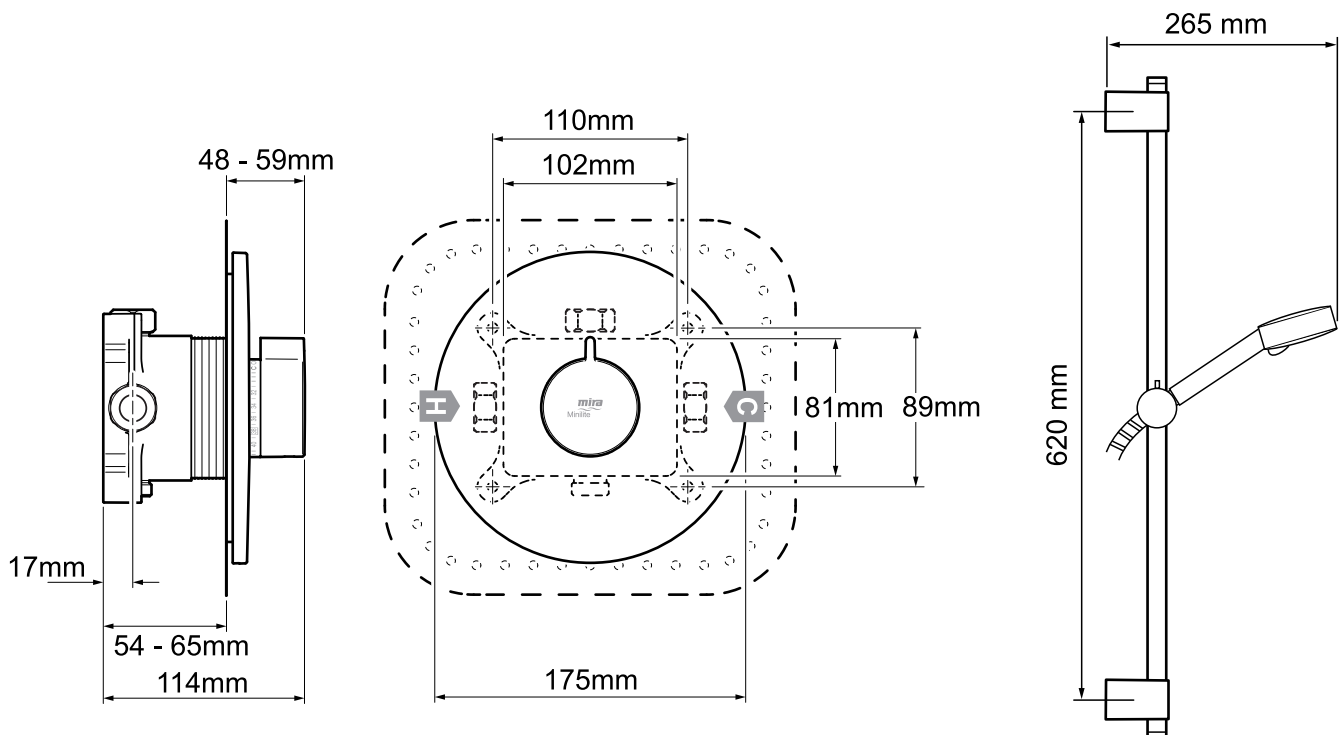

Mira Minilite BIV

Built-in valve, chrome finish.

1.1869.003

To download other resources, and for more information and advice on our products just visit:
www.mirashowers.co.uk

mira
SHOWERS