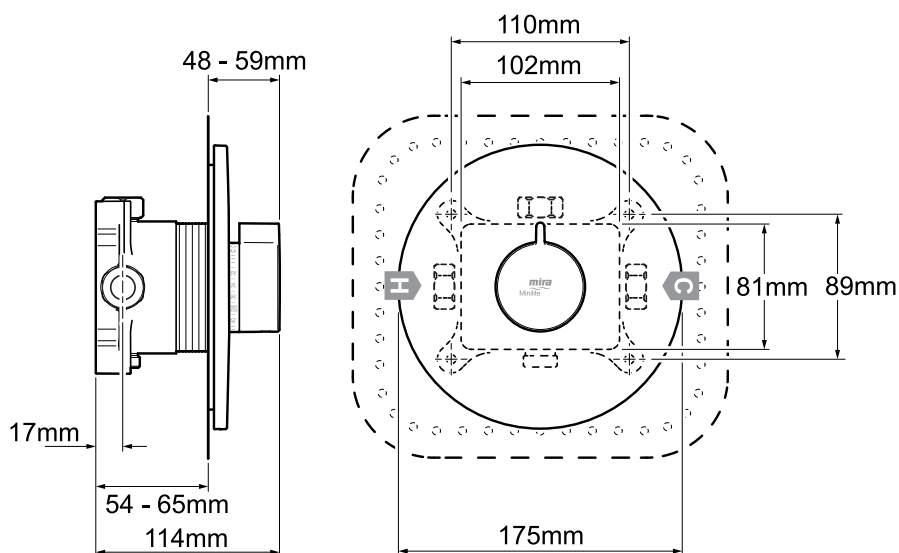

Mira Minilite BIR

Built-in valve, chrome finish.

1.1869.004

To download other resources, and for more information and advice on our products just visit: www.mirashowers.co.uk

mira
SHOWERS