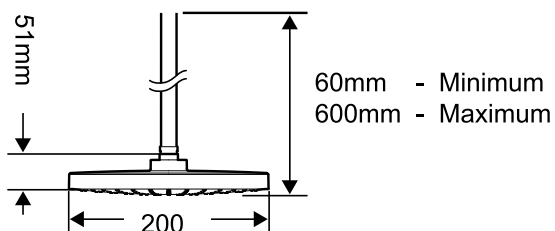

Mira Minilite BIR

Built-in valve, chrome finish.

1.1869.004

To download other resources, and for more information and advice on our products just visit: www.mirashowers.co.uk

mira
SHOWERS