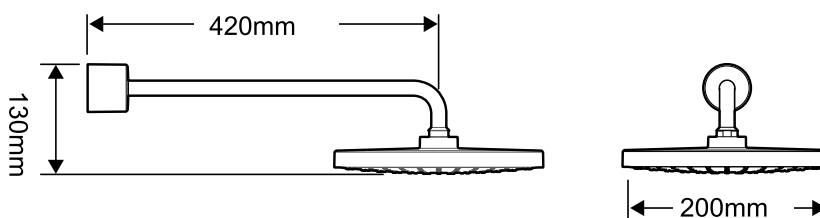

Mira Minilite BIR

Built-in valve, chrome finish.

1.1869.004

To download other resources, and for more information and advice on our products just visit: www.mirashowers.co.uk

mira
SHOWERS