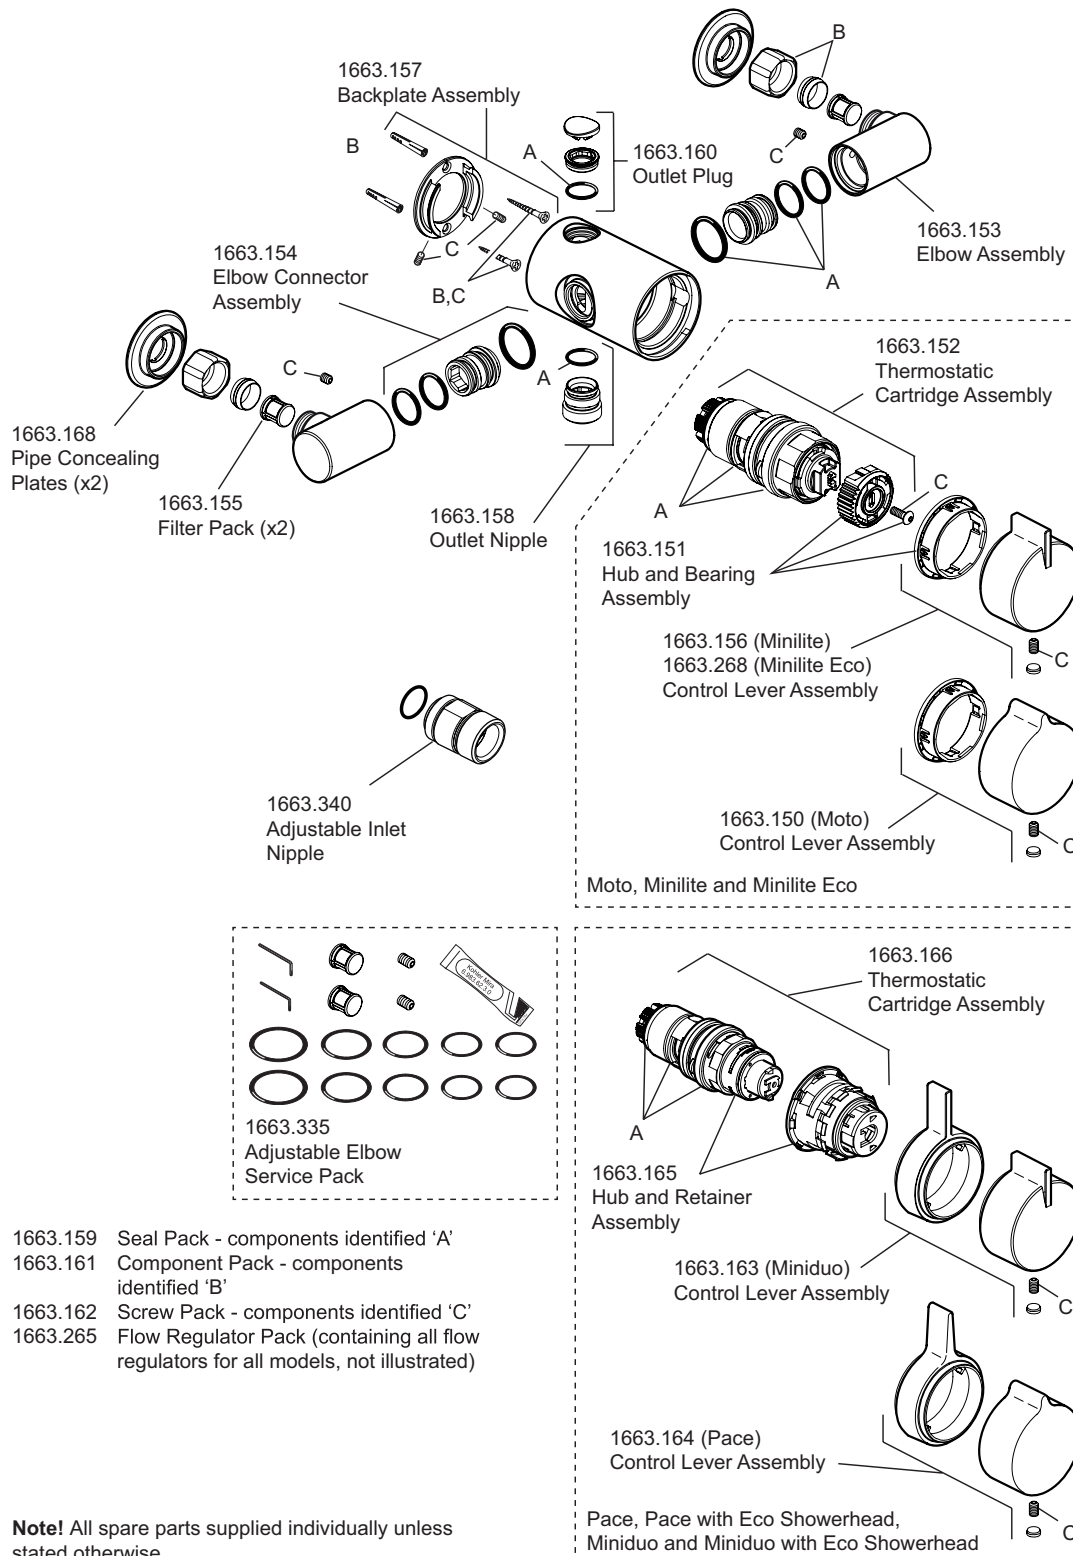

# Mira Miniduo EV, Minilite EV & Moto

(2007 - 2016 B94B, B94A) (Moto 2007 - 2015)

1.1663.004 / 1.1663.003 / 1.1663.001

- 1663.159 Seal Pack - components identified 'A'
- 1663.161 Component Pack - components identified 'B'
- 1663.162 Screw Pack - components identified 'C'
- 1663.265 Flow Regulator Pack (containing all flow regulators for all models, not illustrated)

**Note!** All spare parts supplied individually unless stated otherwise.

Mira mixer showers are provided with a five year warranty and spare parts are available free of charge during that period with a valid proof of purchase. For showers outside of the warranty period, spare parts are available to purchase direct, alternatively we have Mira technicians who can repair your shower for you. For further information visit [www.mirashowers.co.uk](http://www.mirashowers.co.uk) or to check availability of spare parts for this shower or enquire about our repair service please contact our customer service on **0844 571 5000**.