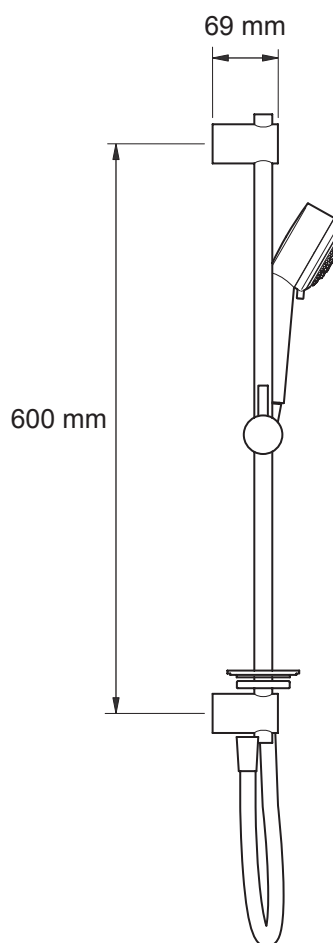

Mira Miniduo EV

(2007-2016 B94B)

Exposed valve, chrome finish
with shower fittings.

1.1663.004

To download other resources, and for more
information and advice on our products just visit:
www.mirashowers.co.uk