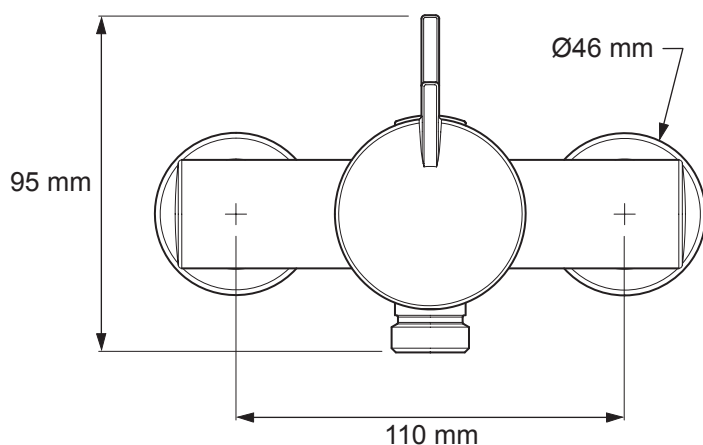

Mira Miniduo EV

(2007-2016 B94B)

Exposed valve, chrome finish
with shower fittings.

1.1663.004

To download other resources, and for more
information and advice on our products just visit:
www.mirashowers.co.uk