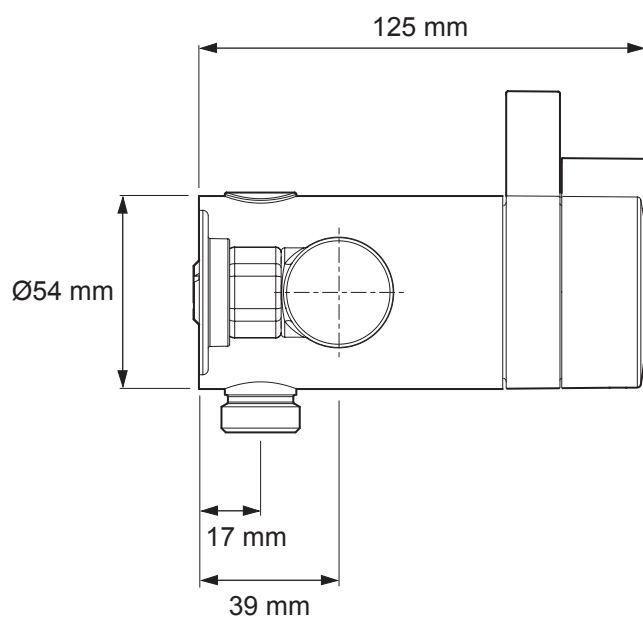

Mira Miniduo EV

(2007-2016 B94B)

Exposed valve, chrome finish
with shower fittings.

1.1663.004

To download other resources, and for more
information and advice on our products just visit:
www.mirashowers.co.uk