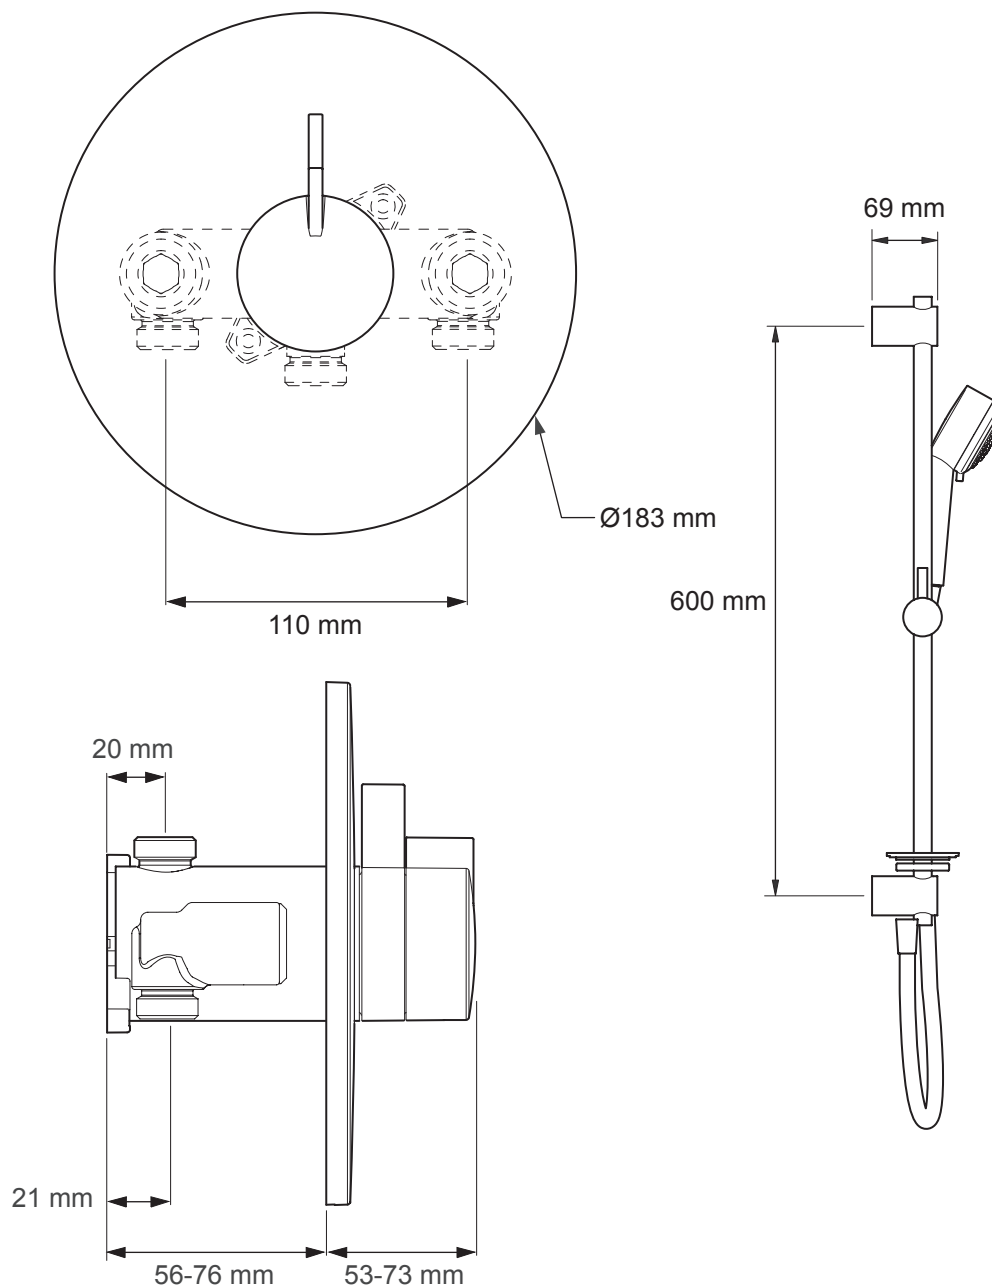

Mira Miniduo B

(2007-2016 B94D)

Built-in valve, chrome finish
with shower fittings.

1.1663.008

To download other resources, and for more information and advice on our products just visit:
www.mirashowers.co.uk