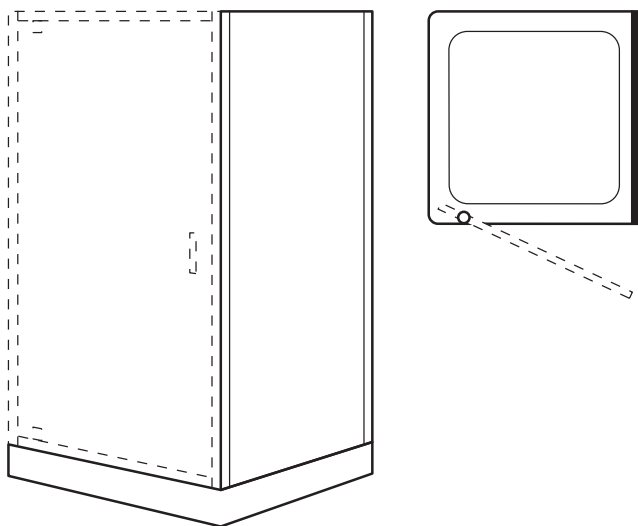

Mira Leap side panels

Side panels

700mm
760mm
800mm
900mm

Dimensions & compatibility

All sizes are in mm

Mira Leap side panels	Size	Glass	Frame adjustment	Door opening	10mm filler kit (if required)	Flight tray compatibility	Flight Low tray compatibility
1.1857.275	700	Clear	665-695	n/a	n/a	n/a	n/a
1.1857.276	760	Clear	725-755	n/a	n/a	n/a	n/a
1.1857.277	800	Clear	765-795	n/a	n/a	n/a	n/a
1.1857.278	900	Clear	865-895	n/a	n/a	n/a	n/a