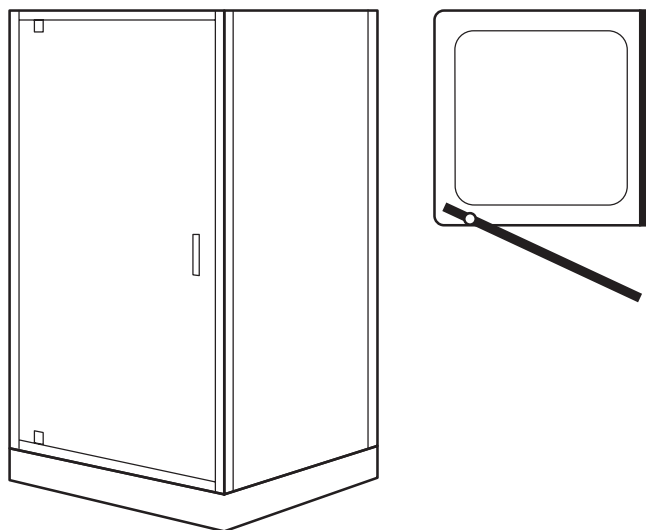

# Mira Leap pivot door

## Pivot door

Configuration options

760 x 700 / 760 / 800 / 900mm  
 800 x 700 / 760 / 800 / 900mm  
 900 x 700 / 760 / 800 / 900mm  
 1200 x 700 / 760 / 800 / 900mm  
 1000 x 700 / 760 / 800 / 900mm

Dimensions & tray compatibility

**All sizes are in mm**

Mira Leap pivot door	Size	Glass	Glass thickness	Frame adjustment (ALCOVE)	Frame adjustment (CORNER)	Door opening	Flight tray compatibility	Flight Low tray compatibility
1.1857.244	760	Clear	6mm	710-770mm	729-759mm	492mm	760 x 760	760 x 760
1.1857.245	800	Clear	6mm	750-810mm	769-799mm	532mm	800 x 800	800 x 800
1.1857.246	900	Clear	6mm	850-910mm	869-899mm	632mm	900 x 900	900 x 900
							900 x 760	900 x 760
1.1857.247	1000	Clear	6mm	950-1010mm	969-999mm	532mm	1000 x 760	1000 x 700
							1000 x 800	1000 x 760
								1000 x 800
								1000 x 1000
1.1857.248	1200	Clear	6mm	1150-1210mm	1169-1199mm	532mm	1200 x 760	1200 x 700
							1200 x 800	1200 x 760
							1200 x 900	1200 x 800
								1200 x 900
<b>Mira Leap side panels</b>	Combine side panels with a door to create a corner enclosure.							
1.1857.275	700	Clear	6mm	n/a	665-695mm	n/a	n/a	n/a
1.1857.276	760	Clear	6mm	n/a	725-755mm	n/a	n/a	n/a
1.1857.277	800	Clear	6mm	n/a	765-795mm	n/a	n/a	n/a
1.1857.278	900	Clear	6mm	n/a	865-895mm	n/a	n/a	n/a