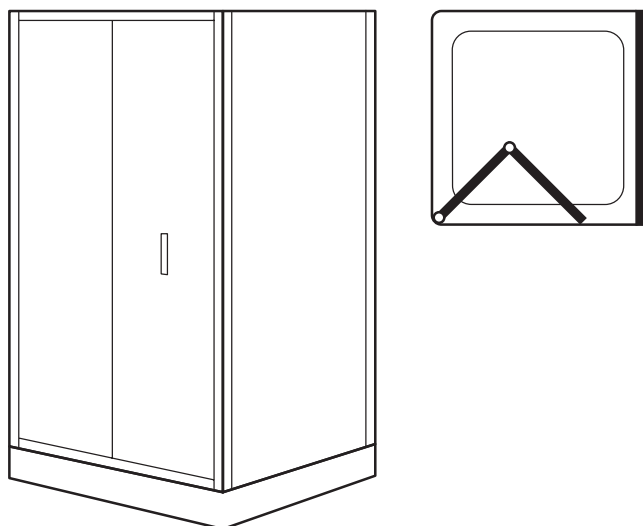

Mira Leap bi-fold door

Bi-fold door

Configuration options

760 x 700 / 760 / 800 / 900mm
 800 x 700 / 760 / 800 / 900mm
 900 x 700 / 760 / 800 / 900mm
 1200 x 700 / 760 / 800 / 900mm
 1000 x 700 / 760 / 800 / 900mm

Dimensions & tray compatibility

All sizes are in mm

Mira Leap bi-fold doors	Size	Glass	Glass thickness	Frame adjustment (ALCOVE)	Frame adjustment (CORNER)	Door opening	Flight tray compatibility	Flight Low tray compatibility
1.1857.279	760	Clear	6mm	710-770mm	729-759mm	448mm	760 x 760	760 x 760
1.1857.280	800	Clear	6mm	750-810mm	769-799mm	480mm	800 x 800	800 x 800
1.1857.281	900	Clear	6mm	850-910mm	869-899mm	591mm	900 x 900	900 x 900
1.1857.282	1000	Clear	6mm	950-1010mm	969-999mm	679mm	900 x 760	900 x 760
							1000 x 760	1000 x 700
							1000 x 800	1000 x 760
								1000 x 800
								1000 x 1000
Mira Leap side panels	Combine side panels with a door to create a corner enclosure.							
1.1857.275	700	Clear	6mm	n/a	665-695mm	n/a	n/a	n/a
1.1857.276	760	Clear	6mm	n/a	725-755mm	n/a	n/a	n/a
1.1857.277	800	Clear	6mm	n/a	765-795mm	n/a	n/a	n/a
1.1857.278	900	Clear	6mm	n/a	865-895mm	n/a	n/a	n/a