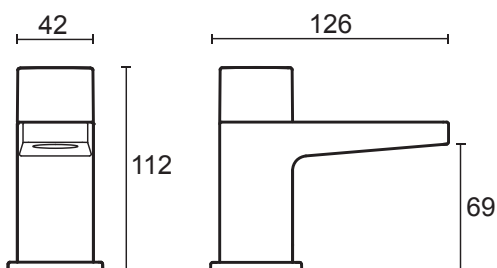

Mira Honesty

Chrome finish.

Mira Honesty Single lever Monobloc - 2.1815.001

Mira Honesty 2-hole basin pillars - 2.1815.002

Mira Honesty 2-hole bath pillars - 2.1815.003

Mira Honesty 2-handle 2-hole bath mixer - 2.1815.004

Mira Honesty 2-handle 2-hole bath shower mixer - 2.1815.005

To download other resources, and for more information and advice on our products just visit:
www.mirashowers.co.uk