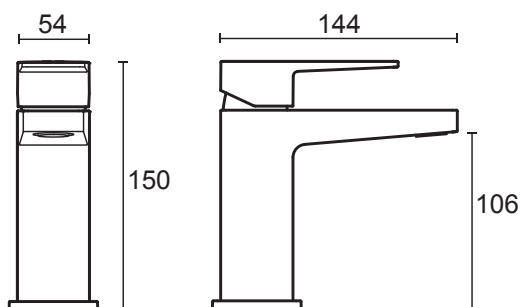

Mira Honesty

Chrome finish.

Mira Honesty Single lever Monobloc - 2.1815.001

Mira Honesty 2-hole basin pillars - 2.1815.002

Mira Honesty 2-hole bath pillars - 2.1815.003

Mira Honesty 2-handle 2-hole bath mixer - 2.1815.004

Mira Honesty 2-handle 2-hole bath shower mixer - 2.1815.005

To download other resources, and for more information and advice on our products just visit:
www.mirashowers.co.uk