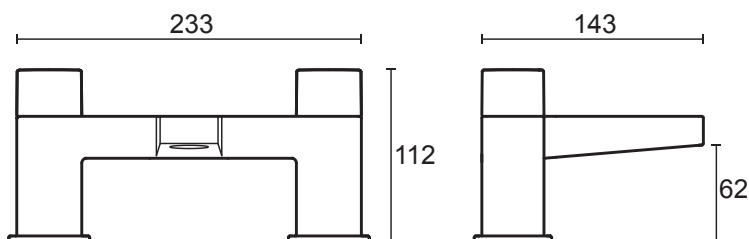

Mira Honesty

Chrome finish.

Mira Honesty Single lever Monobloc - 2.1815.001

Mira Honesty 2-hole basin pillars - 2.1815.002

Mira Honesty 2-hole bath pillars - 2.1815.003

Mira Honesty 2-handle 2-hole bath mixer - 2.1815.004

Mira Honesty 2-handle 2-hole bath shower mixer - 2.1815.005

To download other resources, and for more information and advice on our products just visit:
www.mirashowers.co.uk