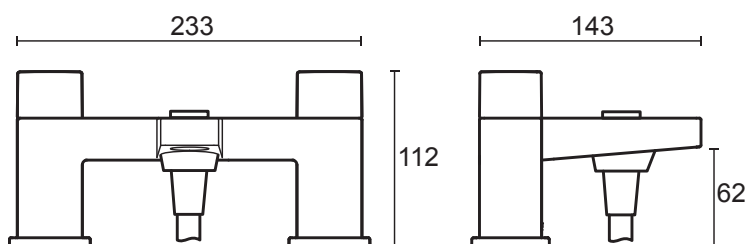

Mira Honesty

Chrome finish.

Mira Honesty Single lever Monobloc - 2.1815.001

Mira Honesty 2-hole basin pillars - 2.1815.002

Mira Honesty 2-hole bath pillars - 2.1815.003

Mira Honesty 2-handle 2-hole bath mixer - 2.1815.004

Mira Honesty 2-handle 2-hole bath shower mixer - 2.1815.005

To download other resources, and for more information and advice on our products just visit:
www.mirashowers.co.uk