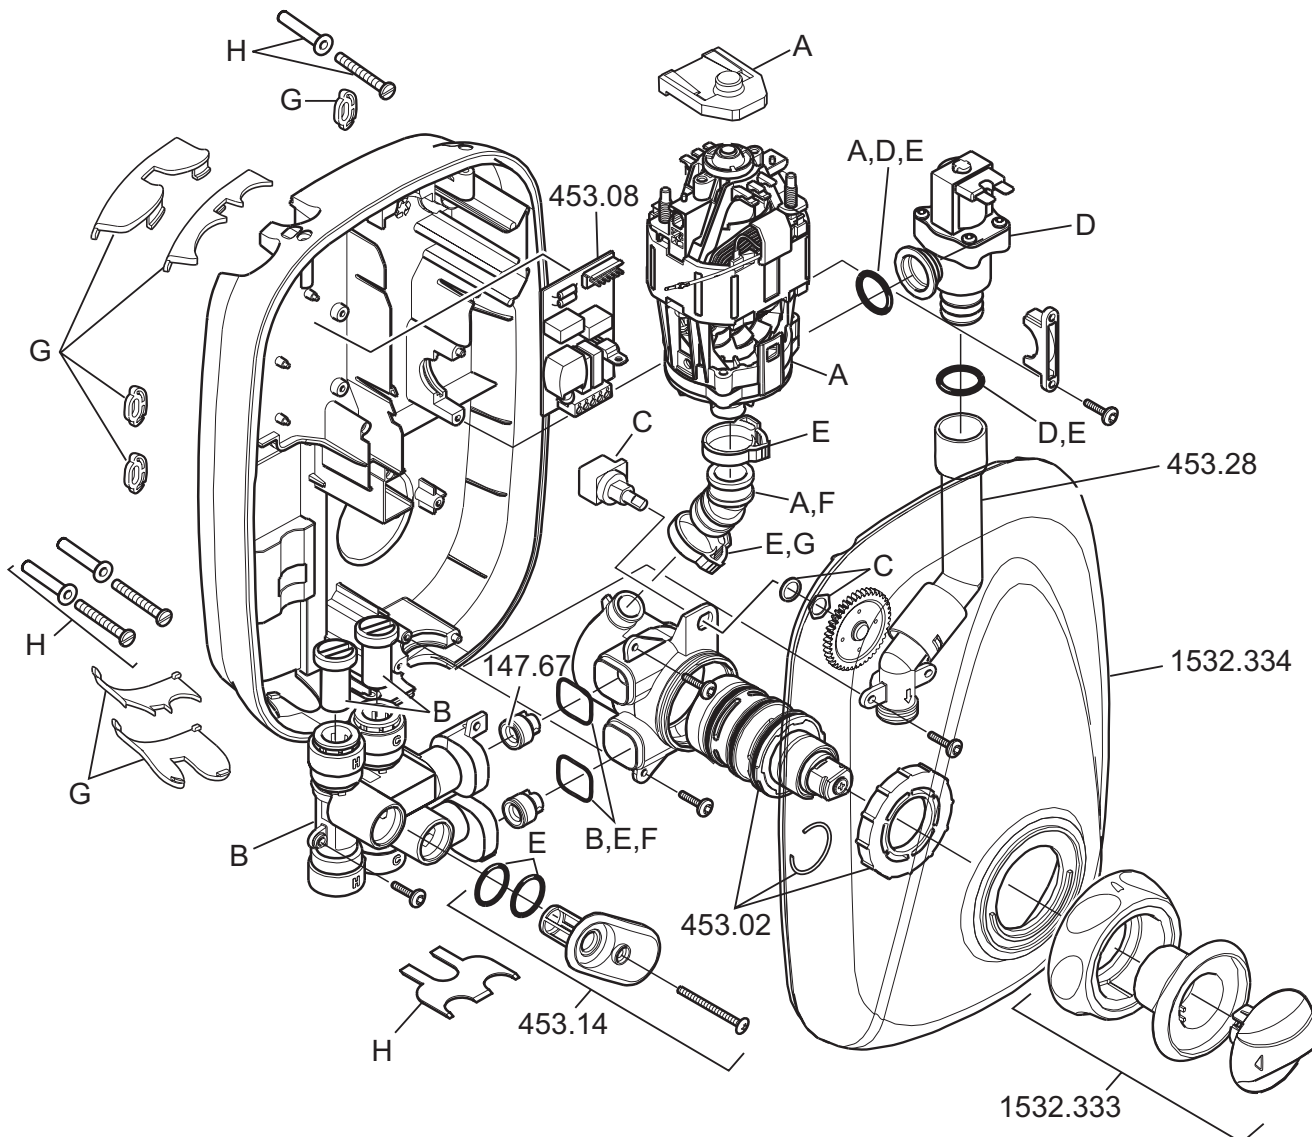

Mira Go Manual

(2008 - Current B85O)

1.1532.328

- 147.67 Check Valve Pack
- 453.02 Cartridge - Manual
- 453.03 Motor Pump Assembly - components identified 'A'
- 453.07 Inlet Manifold Assembly - components identified 'B'
- 453.08 PCB Assembly - Power
- 453.12 Harness Assembly - Concentric - components identified 'C'
- 453.13 Solenoid Valve Assembly - components identified 'D'
- 453.14 Filter/Cap Assembly
- 453.15 Seal Pack - components identified 'E'
- 453.22 Stud Wall Fixing Kit (Push-fit Release Tool, 3 x Fixing Screws, 3 x Rubber Wall Plugs) - components identified 'H'
- 453.23 Mixer Valve Body - components identified 'F'
- 453.24 Inserts/Rubber Feet Pack - Power - components identified 'G'
- 453.28 Outlet Elbow Assembly
- 1532.333 Control Knob Assembly
- 1532.334 Cover