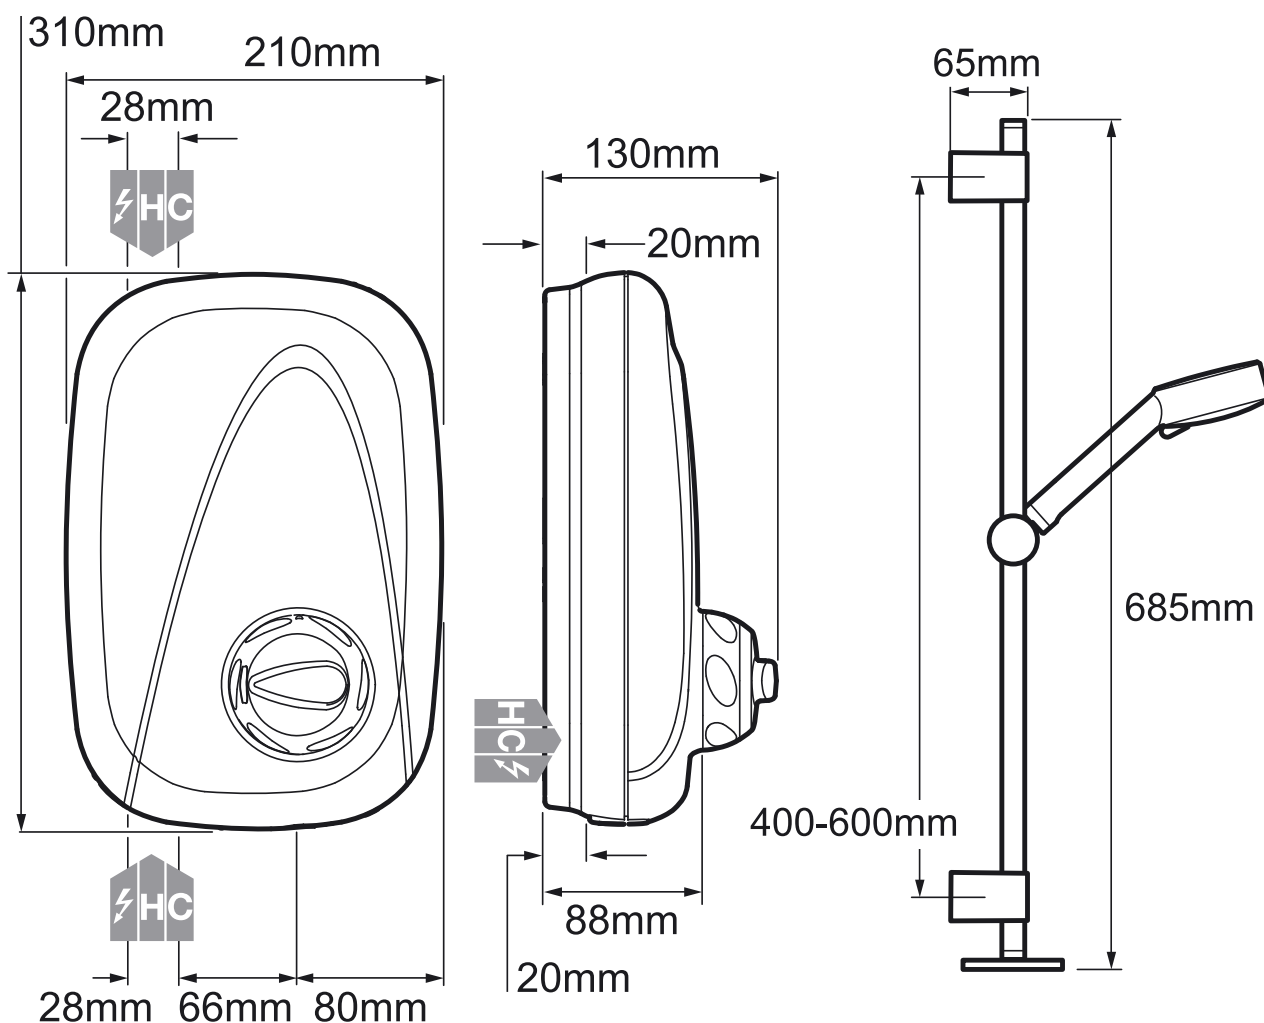

Mira Go Power Manual

Power shower, white/chrome finish.

1.1532.328

To download other resources, and for more information and advice on our products just visit:
www.mirashowers.co.uk