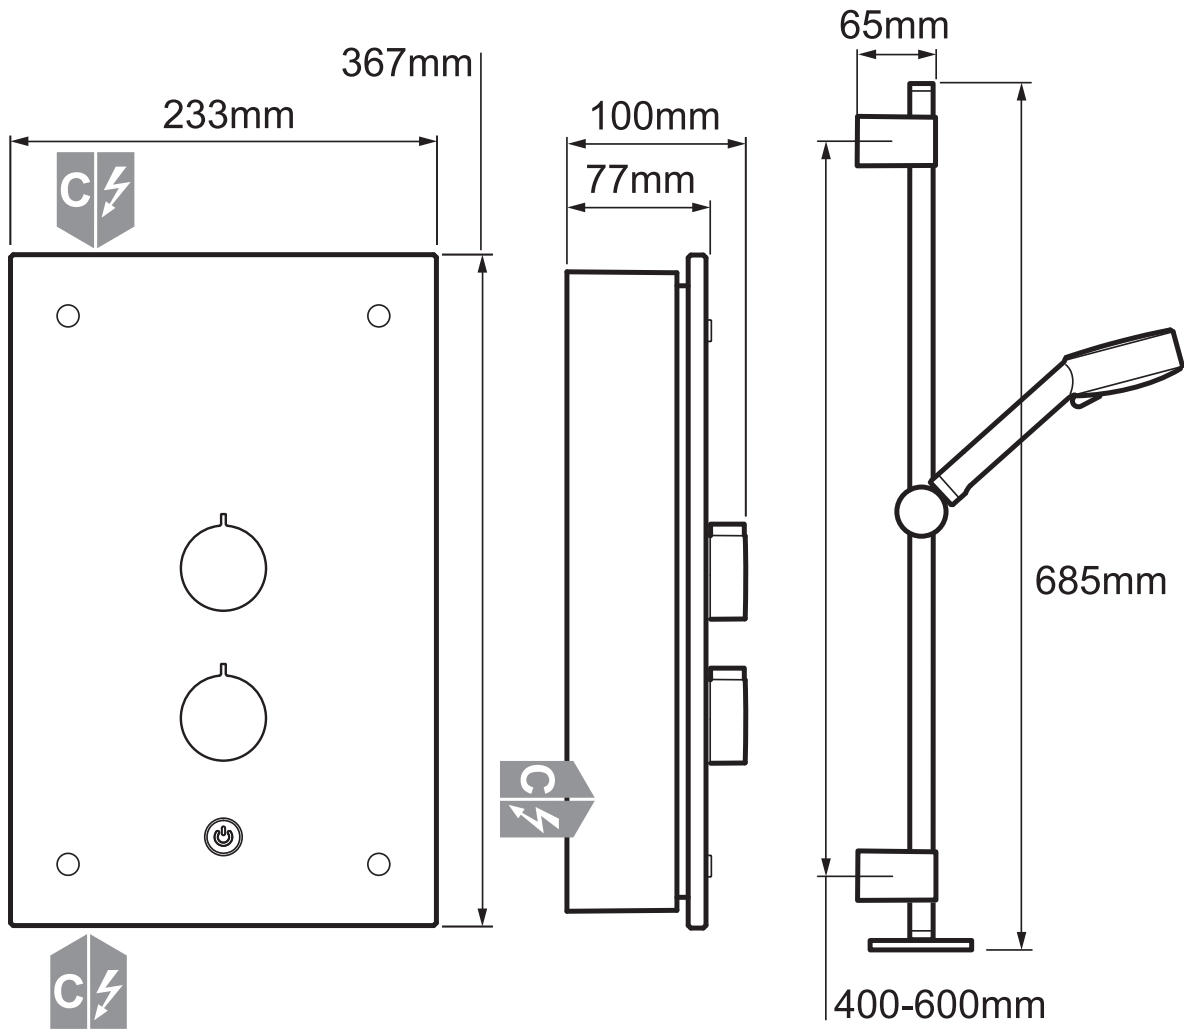

# Mira Galena

Electric shower, silver glass, black flock, light stone or slate finish.

**9.8kW** - silver glass finish - 1.1634.082

**9.8kW** - black flock finish - 1.1634.083

**9.8kW** - light stone finish - 1.1634.084

**9.8kW** - slate finish - 1.1634.117

To download other resources, and for more information and advice on our products just visit:  
[www.mirashowers.co.uk](http://www.mirashowers.co.uk)

**mira**  
SHOWERS