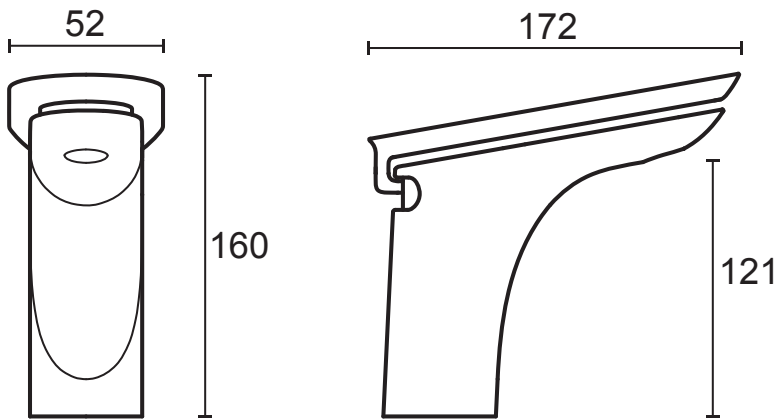

# Mira Fluency

Chrome finish.

Mira Fluency Single lever monobloc - 2.1828.001

To download other resources, and for more information and advice on our products just visit:  
[www.mirashowers.co.uk](http://www.mirashowers.co.uk)