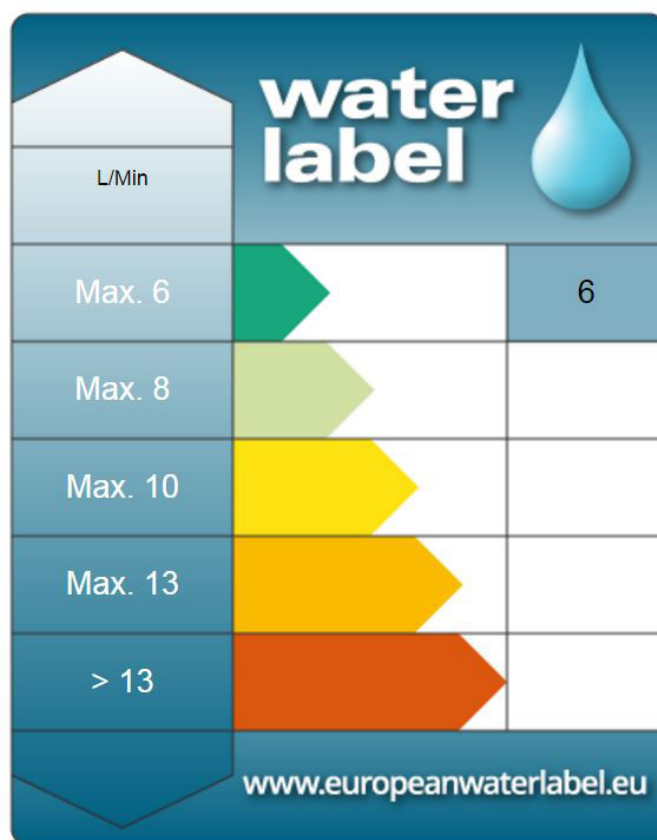

Mira Fluency

Single lever monobloc. Chrome finish.

2.182.001

To find out more about the European Water Label Scheme just visit: www.europeanwaterlabel.eu