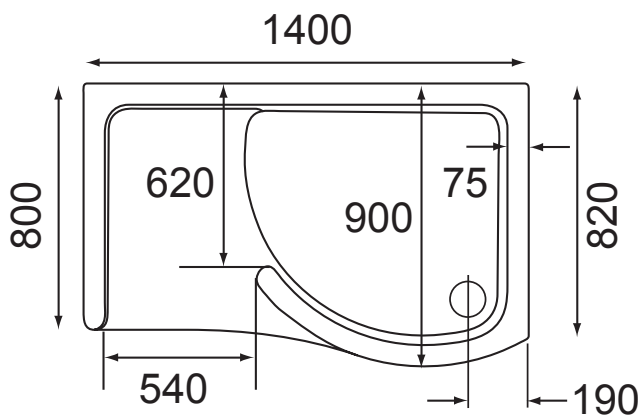

Mira Flight Walk-In shower trays, compatible with Mira Leap Walk-In Enclosures

1400 x 800mm

Right hand shown

1700 x 700mm

Right hand shown

Dimensions

All sizes are in mm

Description	Part no.	Length	Width	Height	Riser conversion kit product code
1400x800 L/H	400825	1400	800	80	107404
1400x800 R/H	400826	1400	800	80	107404
1700x700 L/H	400821	1700	700	80	107403
1700x700 R/H	400822	1700	700	80	107403