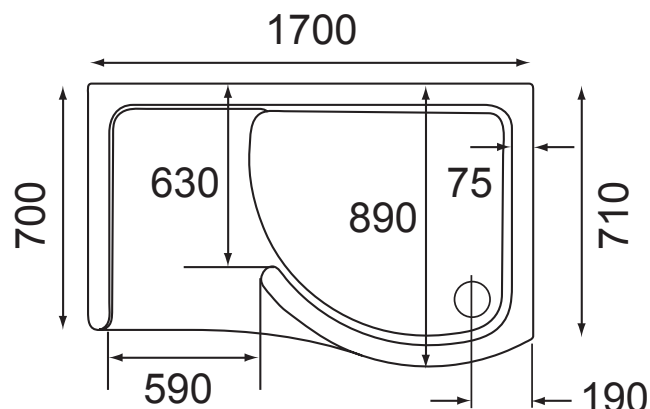

Mira Flight Walk-In shower trays, compatible with Mira Leap Walk-In Enclosures

1400 x 800mm

Right hand shown

1700 x 700mm

Right hand shown

Dimensions

All sizes are in mm

Description	Part no.	Length	Width	Height	Riser conversion kit product code
1400x800 L/H	400825	1400	800	80	107404
1400x800 R/H	400826	1400	800	80	107404
1700x700 L/H	400821	1700	700	80	107403
1700x700 R/H	400822	1700	700	80	107403