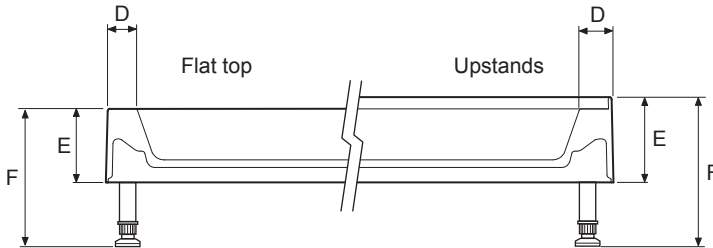

Mira Flight Square Shower Trays

Mira Flight height flat top or upstands

Mira Flight tray - square

Dimensions

All sizes are in mm

Size	Upstands	Tray product code	Flexible height riser conversion kit	Flush fit riser conversion kit
760x760	0	1.1783.001.WH	1.1570.130.WH	1.1783.100.WH
760x760	2	1.1783.002.WH	1.1570.130.WH	1.1783.100.WH
760x760	3	1.1783.003.WH	1.1570.130.WH	1.1783.100.WH
760x760	4	1.1783.004.WH	1.1570.130.WH	1.1783.100.WH
800x800	0	1.1783.005.WH	1.1570.130.WH	1.1783.101.WH
800x800	2	1.1783.006.WH	1.1570.130.WH	1.1783.101.WH
800x800	3	1.1783.007.WH	1.1570.130.WH	1.1783.101.WH
800x800	4	1.1783.008.WH	1.1570.130.WH	1.1783.101.WH
900x900	0	1.1783.012.WH	1.1570.130.WH	1.1783.101.WH
900x900	3	1.1783.014.WH	1.1570.130.WH	1.1783.101.WH
900x900	4	1.1783.015.WH	1.1570.130.WH	1.1783.101.WH

Dimensions

Flat top							Upstands						
A	B	C	D	E	F (Flex)	F (Flush)	A	B	C	D	E	F (Flex)	F (Flush)
760	760	160	55	90	210-240	190	770	770	165	60	112	232-262	212
800	800	160	55	90	210-240	190	810	810	165	60	112	232-262	212
900	900	160	55	90	210-240	190	910	910	165	60	112	232-262	212