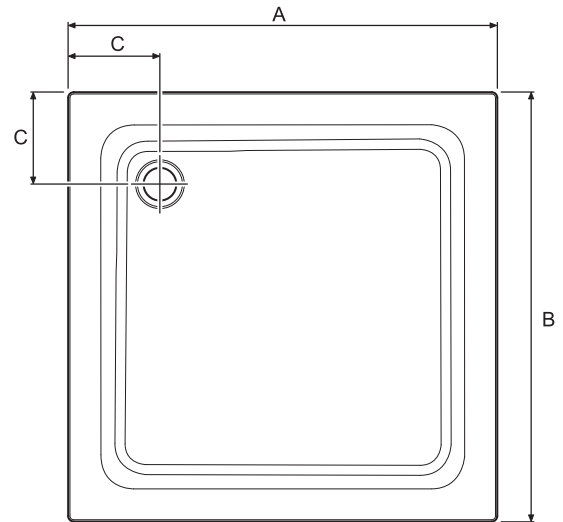

Mira Flight Square Shower Trays

Mira Flight height flat top or upstands

Mira Flight tray - square

Dimensions

All sizes are in mm

Size	Upstands	Tray product code	Flexible height riser conversion kit	Flush fit riser conversion kit
760x760	0	1.1783.001.WH	1.1570.130.WH	1.1783.100.WH
760x760	2	1.1783.002.WH	1.1570.130.WH	1.1783.100.WH
760x760	3	1.1783.003.WH	1.1570.130.WH	1.1783.100.WH
760x760	4	1.1783.004.WH	1.1570.130.WH	1.1783.100.WH
800x800	0	1.1783.005.WH	1.1570.130.WH	1.1783.101.WH
800x800	2	1.1783.006.WH	1.1570.130.WH	1.1783.101.WH
800x800	3	1.1783.007.WH	1.1570.130.WH	1.1783.101.WH
800x800	4	1.1783.008.WH	1.1570.130.WH	1.1783.101.WH
900x900	0	1.1783.012.WH	1.1570.130.WH	1.1783.101.WH
900x900	3	1.1783.014.WH	1.1570.130.WH	1.1783.101.WH
900x900	4	1.1783.015.WH	1.1570.130.WH	1.1783.101.WH

Dimensions

Flat top							Upstands						
A	B	C	D	E	F (Flex)	F (Flush)	A	B	C	D	E	F (Flex)	F (Flush)
760	760	160	55	90	210-240	190	770	770	165	60	112	232-262	212
800	800	160	55	90	210-240	190	810	810	165	60	112	232-262	212
900	900	160	55	90	210-240	190	910	910	165	60	112	232-262	212