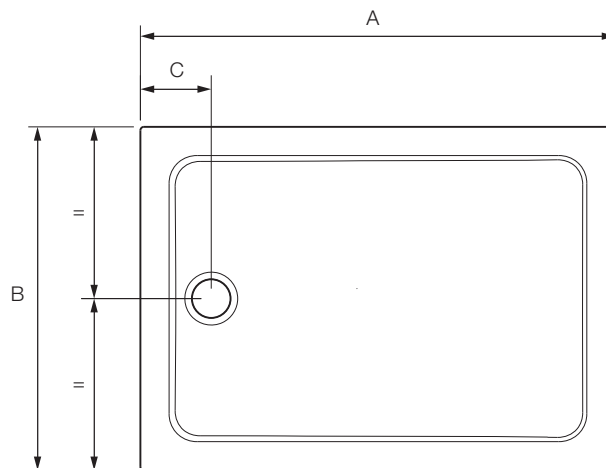

Mira Flight Safe Rectangle Shower Trays

Mira Flight Low height flat top or upstands

Mira Flight Safe tray - rectangle

Dimensions

All sizes are in mm

Size	Upstands	Trays product code	Riser conversion kit product code
900X760	0	1.1697.017.AS	1.1697.030.WH
900X760	4	1.1697.351.AS	1.1697.030.WH
1000X700	0	1.1697.045.AS	1.1697.033.WH
1000X760	0	1.1697.008.AS	1.1697.033.WH
1000X800	0	1.1697.007.AS	1.1697.033.WH
1000X800	4	1.1697.456.AS	1.1697.033.WH
1100X800	0	1.1697.013.AS	1.1697.033.WH
1200X700	0	1.1697.046.AS	1.1697.033.WH
1200X760	0	1.1697.006.AS	1.1697.033.WH
1200X760	4	1.1697.345.AS	1.1697.033.WH
1200X800	0	1.1697.005.AS	1.1697.033.WH
1200X800	4	1.1697.348.AS	1.1697.033.WH
1200X900	0	1.1697.018.AS	1.1697.033.WH
1200X900	4	1.1697.490.AS	1.1697.033.WH
1400X700	0	1.1697.047.AS	1.1697.034.WH
1400X760	0	1.1697.004.AS	1.1697.034.WH
1400X800	0	1.1697.019.AS	1.1697.034.WH
1400X900	0	1.1697.042.AS	1.1697.034.WH
1500X700	0	1.1697.048.AS	1.1697.034.WH
1500X760	0	1.1697.003.AS	1.1697.034.WH
1600X700	0	1.1697.020.AS	1.1697.034.WH
1600X760	0	1.1697.002.AS	1.1697.034.WH
1600X900	0	1.1697.043.AS	1.1697.034.WH
1700X700	0	1.1697.021.AS	1.1697.034.WH
1700X760	0	1.1697.001.AS	1.1697.034.WH
1700X900	0	1.1697.044.AS	1.1697.034.WH