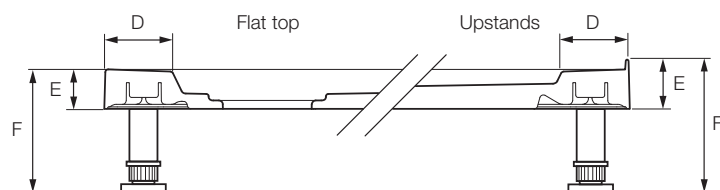

Mira Flight Safe Rectangle Shower Trays

Mira Flight Low height flat top or upstands

Mira Flight Safe tray - rectangle

Dimensions

All sizes are in mm

Size	Upstands	Trays product code	Riser conversion kit product code
900X760	0	1.1697.017.AS	1.1697.030.WH
900X760	4	1.1697.351.AS	1.1697.030.WH
1000X700	0	1.1697.045.AS	1.1697.033.WH
1000X760	0	1.1697.008.AS	1.1697.033.WH
1000X800	0	1.1697.007.AS	1.1697.033.WH
1000X800	4	1.1697.456.AS	1.1697.033.WH
1100X800	0	1.1697.013.AS	1.1697.033.WH
1200X700	0	1.1697.046.AS	1.1697.033.WH
1200X760	0	1.1697.006.AS	1.1697.033.WH
1200X760	4	1.1697.345.AS	1.1697.033.WH
1200X800	0	1.1697.005.AS	1.1697.033.WH
1200X800	4	1.1697.348.AS	1.1697.033.WH
1200X900	0	1.1697.018.AS	1.1697.033.WH
1200X900	4	1.1697.490.AS	1.1697.033.WH
1400X700	0	1.1697.047.AS	1.1697.034.WH
1400X760	0	1.1697.004.AS	1.1697.034.WH
1400X800	0	1.1697.019.AS	1.1697.034.WH
1400X900	0	1.1697.042.AS	1.1697.034.WH
1500X700	0	1.1697.048.AS	1.1697.034.WH
1500X760	0	1.1697.003.AS	1.1697.034.WH
1600X700	0	1.1697.020.AS	1.1697.034.WH
1600X760	0	1.1697.002.AS	1.1697.034.WH
1600X900	0	1.1697.043.AS	1.1697.034.WH
1700X700	0	1.1697.021.AS	1.1697.034.WH
1700X760	0	1.1697.001.AS	1.1697.034.WH
1700X900	0	1.1697.044.AS	1.1697.034.WH