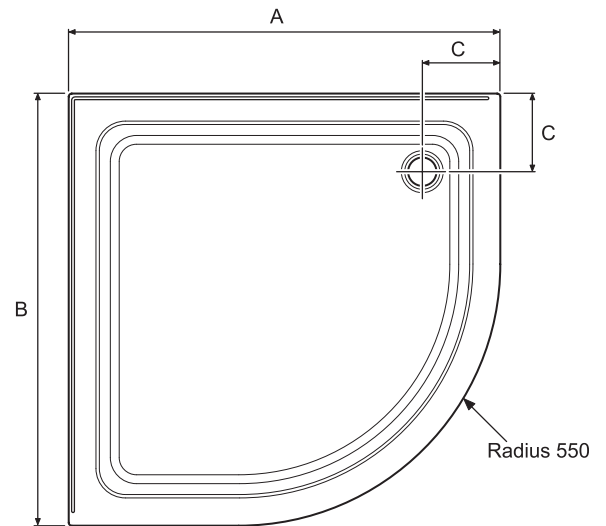

Mira Flight Quadrant Shower Trays

Mira Flight height flat top or upstands

Left hand

Right hand

Mira Flight tray - quadrant

Dimensions

All sizes are in mm

Size	Upstands	Tray product code	Flexible height riser conversion kit	Flush fit riser conversion kit
800X800	0	1.1783.040.WH	1.1570.750.WH	1.1783.102.WH
800X800	2	1.1783.041.WH	1.1570.750.WH	1.1783.102.WH
900X900	0	1.1783.042.WH	1.1570.750.WH	1.1783.102.WH
900X900	2	1.1783.043.WH	1.1570.750.WH	1.1783.102.WH
1000X800 LH	0	1.1783.044.WH	1.1570.750.WH	1.1783.105.WH
1000X800 RH	0	1.1783.045.WH	1.1570.750.WH	1.1783.105.WH

Dimensions

Flat top							Upstands						
A	B	C	D	E	F (Flex)	F (Flush)	A	B	C	D	E	F (Flex)	F (Flush)
800	800	160	55	90	185-205	190	810	810	165	60	112	207-227	212
900	900	160	55	90	185-205	190	910	910	165	60	112	207-227	212
1000	800	160	55	90	185-205	190	N/A	N/A	N/A	N/A	N/A	N/A	N/A
1200	900	160	55	90	185-205	190	N/A	N/A	N/A	N/A	N/A	N/A	N/A