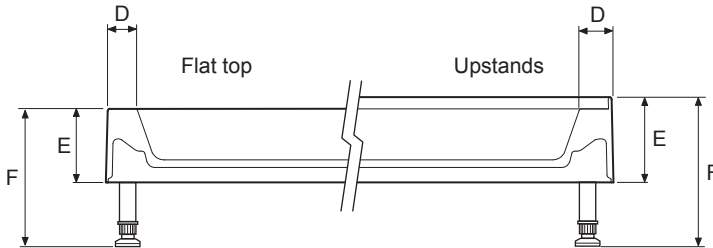

Mira Flight Quadrant Shower Trays

Mira Flight height flat top or upstands

Left hand

Right hand

Mira Flight tray - quadrant

Dimensions

All sizes are in mm

Size	Upstands	Tray product code	Flexible height riser conversion kit	Flush fit riser conversion kit
800X800	0	1.1783.040.WH	1.1570.750.WH	1.1783.102.WH
800X800	2	1.1783.041.WH	1.1570.750.WH	1.1783.102.WH
900X900	0	1.1783.042.WH	1.1570.750.WH	1.1783.102.WH
900X900	2	1.1783.043.WH	1.1570.750.WH	1.1783.102.WH
1000X800 LH	0	1.1783.044.WH	1.1570.750.WH	1.1783.105.WH
1000X800 RH	0	1.1783.045.WH	1.1570.750.WH	1.1783.105.WH

Dimensions

Flat top							Upstands						
A	B	C	D	E	F (Flex)	F (Flush)	A	B	C	D	E	F (Flex)	F (Flush)
800	800	160	55	90	185-205	190	810	810	165	60	112	207-227	212
900	900	160	55	90	185-205	190	910	910	165	60	112	207-227	212
1000	800	160	55	90	185-205	190	N/A	N/A	N/A	N/A	N/A	N/A	N/A
1200	900	160	55	90	185-205	190	N/A	N/A	N/A	N/A	N/A	N/A	N/A