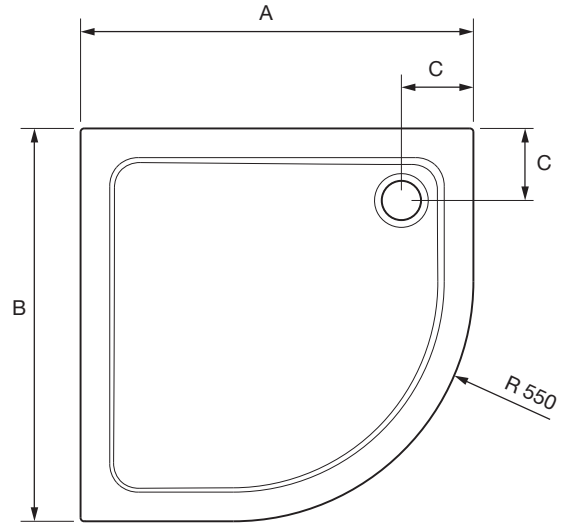

# Mira Flight Low Quadrant Shower Trays

Mira Flight Low height flat top or upstands

Mira Flight Low tray - quadrant

Dimensions  
All sizes are in mm

Size	Upstands	Trays product code	Riser conversion kit product code
800X800	0	1.1697.015.WH	1.1697.035.WH
800X800	2	1.1697.479.WH	1.1697.035.WH
900X900	0	1.1697.012.WH	1.1697.035.WH
1000X1000	0	1.1697.041.WH	1.1697.267.WH
1000X800 LH	0	1.1697.022.WH	1.1697.037.WH
1000X800 RH	0	1.1697.023.WH	1.1697.037.WH
1200X900 LH	0	1.1697.024.WH	1.1697.037.WH
1200X900 RH	0	1.1697.025.WH	1.1697.037.WH

Dimensions

Flat top						Upstands					
A	B	C	D	E	F	A	B	C	D	E	F
800	800	165	68	40	140-160	810	810	170	72	62	162-182
900	900	165	68	40	140-160	-	-	-	-	-	-
1000	1000	165	68	40	140-160	-	-	-	-	-	-
1000	800	165	68	40	140-160	-	-	-	-	-	-
1200	900	165	68	40	140-160	-	-	-	-	-	-