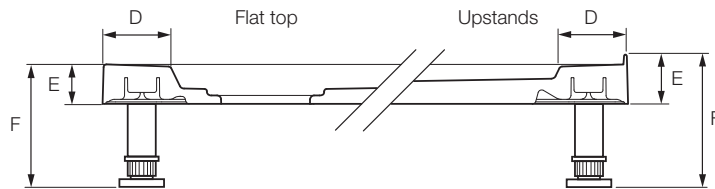

# Mira Flight Low Quadrant Shower Trays

Mira Flight Low height flat top or upstands

Mira Flight Low tray - quadrant

Dimensions  
All sizes are in mm

Size	Upstands	Trays product code	Riser conversion kit product code
800X800	0	1.1697.015.WH	1.1697.035.WH
800X800	2	1.1697.479.WH	1.1697.035.WH
900X900	0	1.1697.012.WH	1.1697.035.WH
1000X1000	0	1.1697.041.WH	1.1697.267.WH
1000X800 LH	0	1.1697.022.WH	1.1697.037.WH
1000X800 RH	0	1.1697.023.WH	1.1697.037.WH
1200X900 LH	0	1.1697.024.WH	1.1697.037.WH
1200X900 RH	0	1.1697.025.WH	1.1697.037.WH

Dimensions

Flat top						Upstands					
A	B	C	D	E	F	A	B	C	D	E	F
800	800	165	68	40	140-160	810	810	170	72	62	162-182
900	900	165	68	40	140-160	-	-	-	-	-	-
1000	1000	165	68	40	140-160	-	-	-	-	-	-
1000	800	165	68	40	140-160	-	-	-	-	-	-
1200	900	165	68	40	140-160	-	-	-	-	-	-