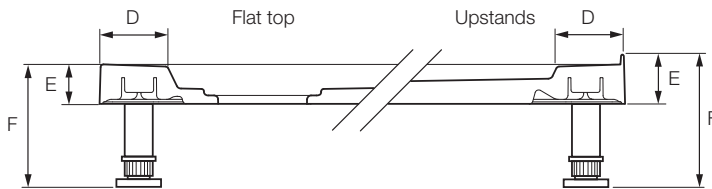

Mira Flight Low Pentagon Shower Trays

Mira Flight Low height flat top or upstands

Left hand

Right hand

Mira Flight Low tray - pentagon

Dimensions

All sizes are in mm

Size	Upstands	Trays product code	Riser conversion kit product code
900X900	0	1.1697.016.WH	1.1697.036.WH
1200X900 LH	0	1.1697.026.WH	1.1697.036.WH
1200X900 RH	0	1.1697.027.WH	1.1697.036.WH

Dimensions

Flat top						Upstands					
A	B	C	D	E	F	A	B	C	D	E	F
900	900	165	68	40	140-160	-	-	-	-	-	-
1200	900	165	68	40	140-160	-	-	-	-	-	-

To download other resources, and for more information and advice on our products just visit:
www.mirashowers.co.uk