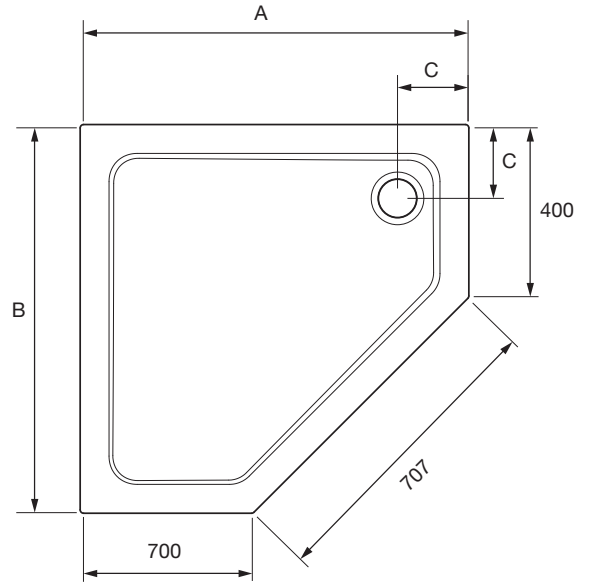

Mira Flight Low Pentagon Shower Trays

Mira Flight Low height flat top or upstands

Left hand

Right hand

Mira Flight Low tray - pentagon

Dimensions

All sizes are in mm

Size	Upstands	Trays product code	Riser conversion kit product code
900X900	0	1.1697.016.WH	1.1697.036.WH
1200X900 LH	0	1.1697.026.WH	1.1697.036.WH
1200X900 RH	0	1.1697.027.WH	1.1697.036.WH

Dimensions

Flat top						Upstands					
A	B	C	D	E	F	A	B	C	D	E	F
900	900	165	68	40	140-160	-	-	-	-	-	-
1200	900	165	68	40	140-160	-	-	-	-	-	-

To download other resources, and for more information and advice on our products just visit:
www.mirashowers.co.uk