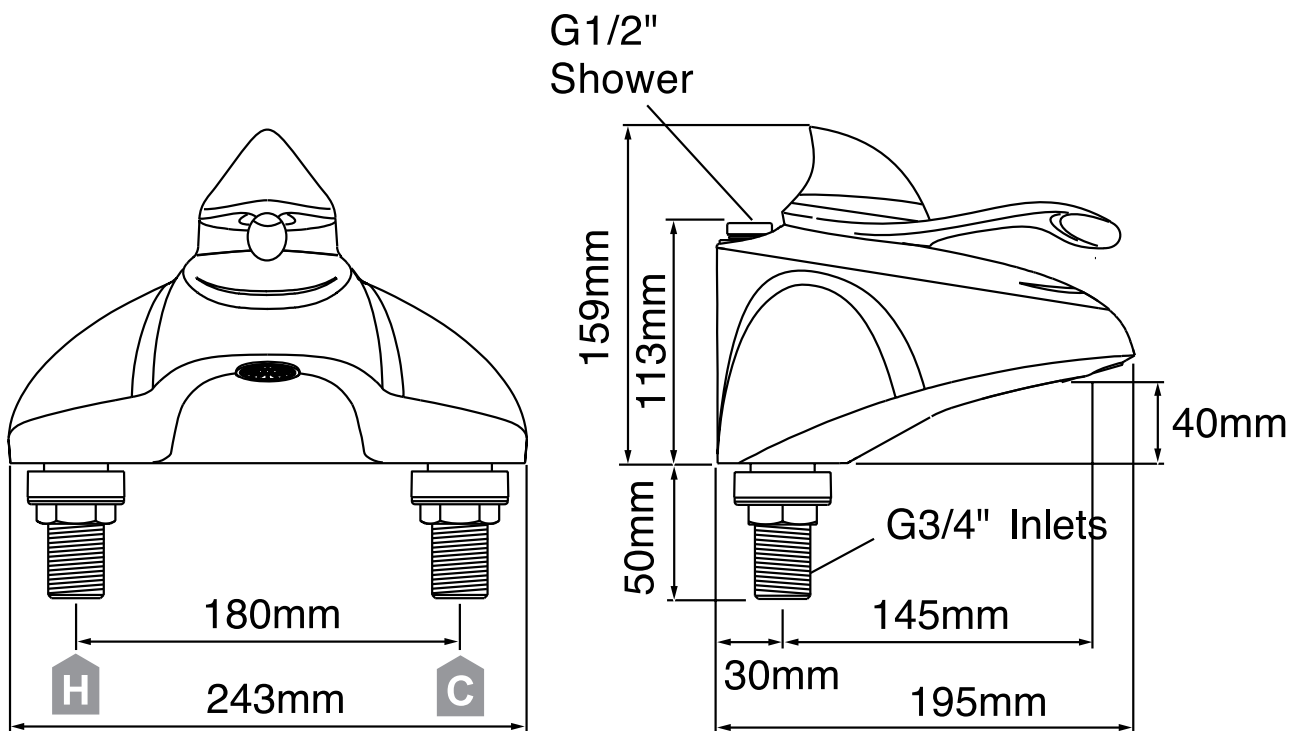

Mira Excel Thermostatic BSM Valve Only

Exposed valve, chrome finish.

1.1598.002

To download other resources, and for more information and advice on our products just visit: www.mirashowers.co.uk

mira
SHOWERS