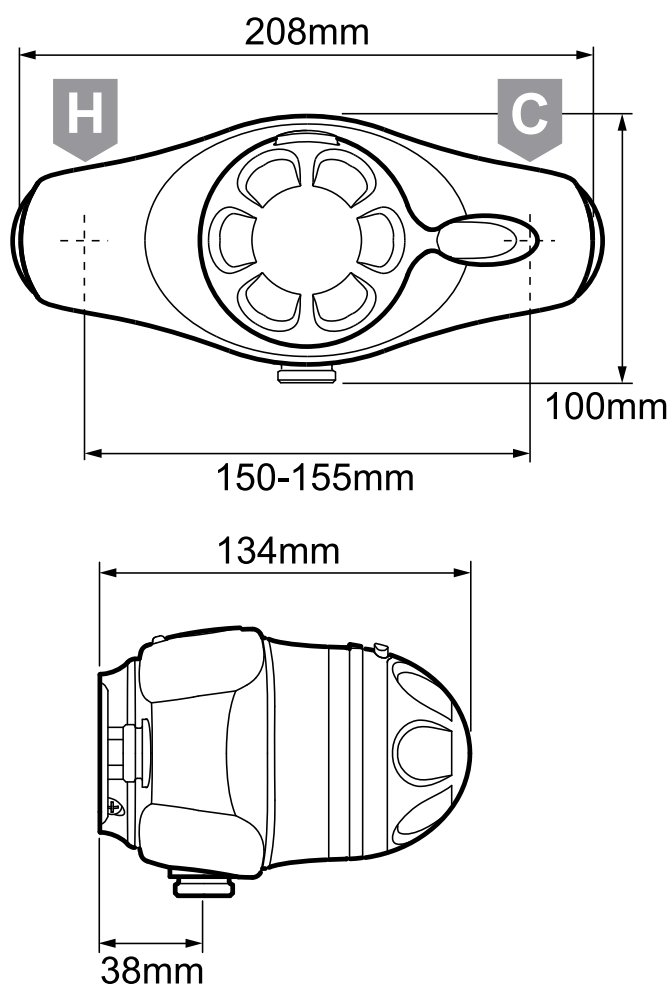

Mira Excel Exposed Valve Only

Exposed valve system, chrome finish.

1.1518.309

To download other resources, and for more information and advice on our products just visit:
www.mirashowers.co.uk

mira
SHOWERS