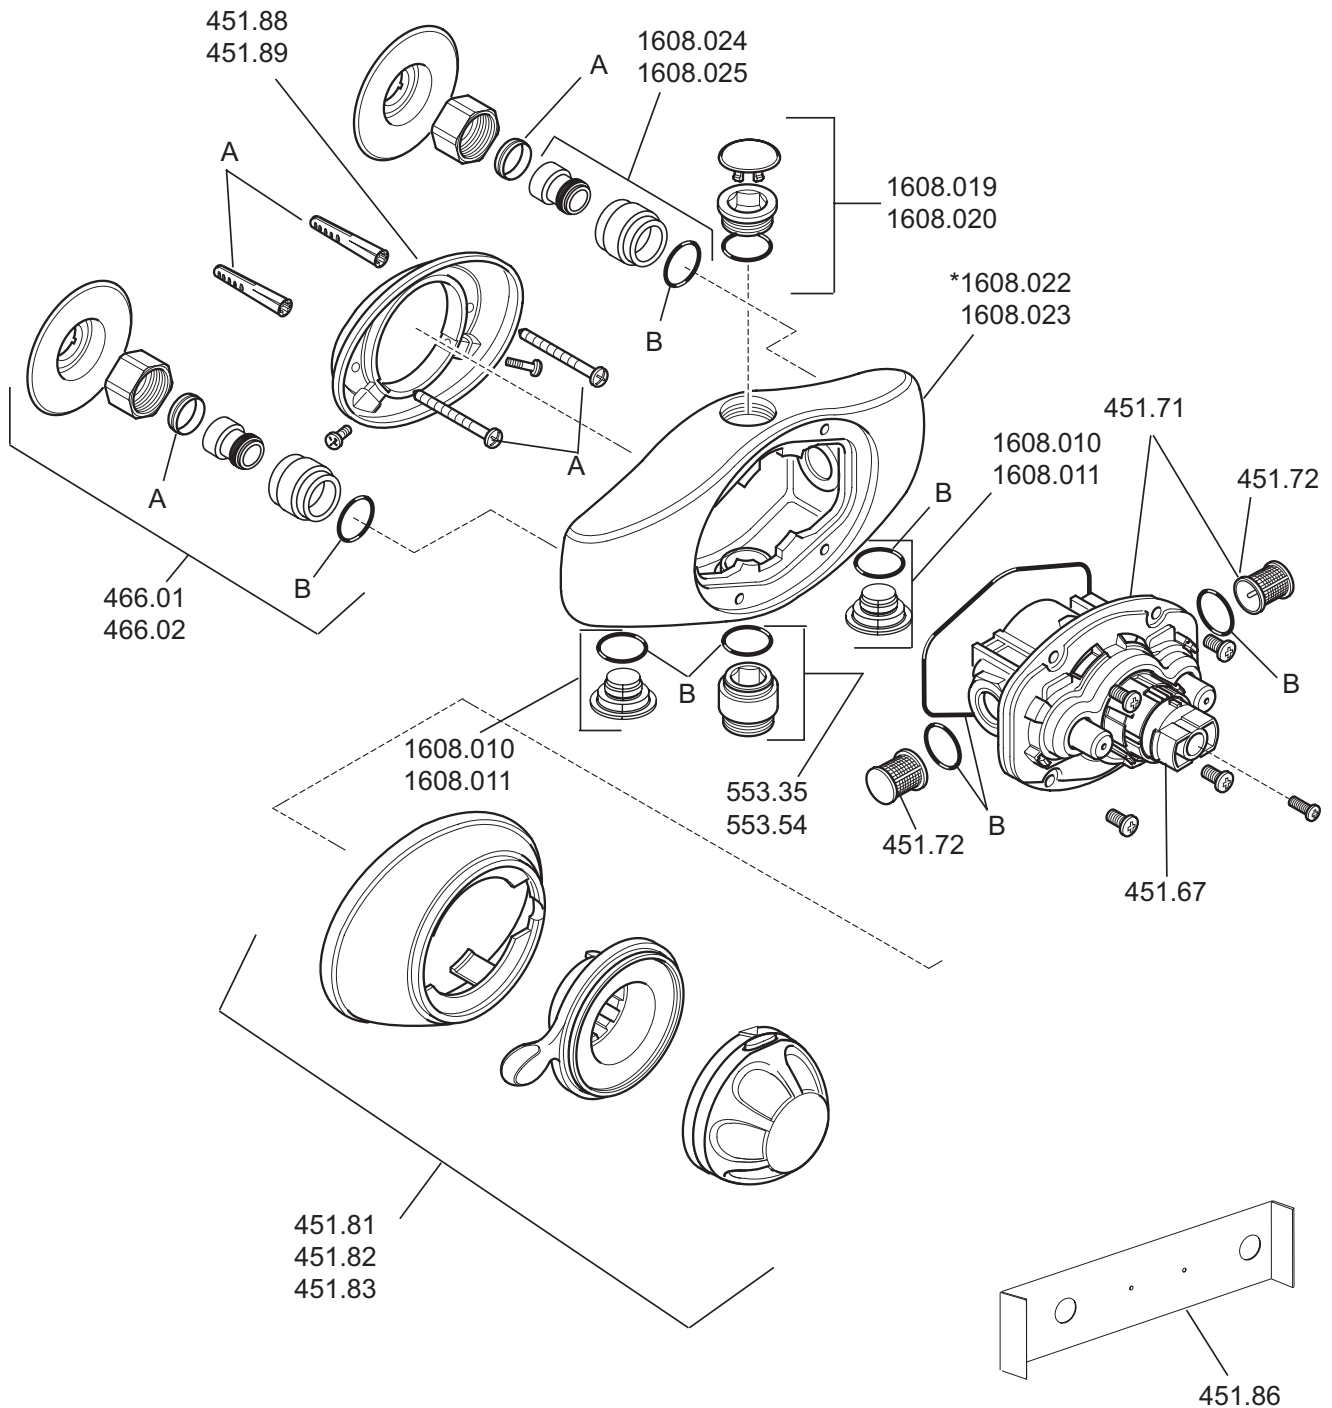

# Mira Excel EV

(2002 - Current B91A)

1.1518.300

# Mira Excel EV

(2002 - Current B91A)

1.1518.300

451.67	Hub Pack
451.71	Cartridge Assembly/Inlet Filters
451.72	Inlet Filters
451.74	Component Pack - components identified 'A'
451.76	Seal Pack - components identified 'B'
451.77	Screw Pack - not illustrated
451.81	Temperature Knob/Flow Lever Assembly - chrome
451.82	Temperature Knob/Flow Lever Assembly - satin chrome
451.83	Temperature Knob/Flow Lever Assembly - white/gold
451.86	Installation Template
451.88	Backplate - chrome
451.89	Backplate - satin chrome
553.35	Outlet Nipple - chrome
553.54	Outlet Nipple - light golden
466.01	Compression Fitting Kit - chrome
466.02	Compression Fitting Kit - gold
1608.010	Blank Plug Pack - chrome
1608.011	Blank Plug Pack - gold
1608.019	Outlet Blank Plug - chrome
1608.020	Outlet Blank Plug - gold
1608.022	Body Assembly - chrome* (includes 1608.024)
1608.023	Body - gold
1608.024	Adjustable Nipple Assembly - chrome
1608.025	Adjustable Nipple Assembly - gold