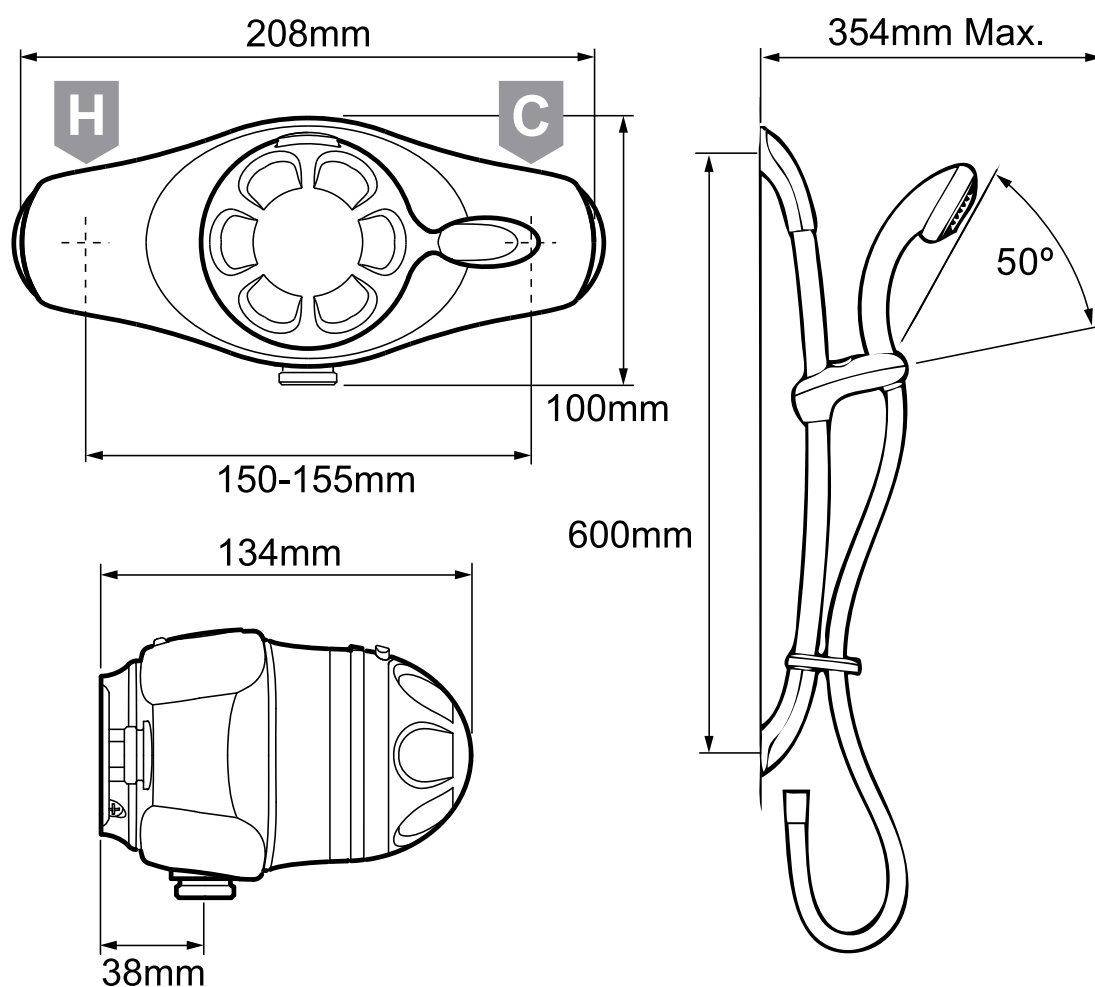

Mira Excel EV

Exposed valve with adjustable fittings,
chrome finish.

1.1518.300

To download other resources, and for more
information and advice on our products just visit:
www.mirashowers.co.uk

mira
SHOWERS