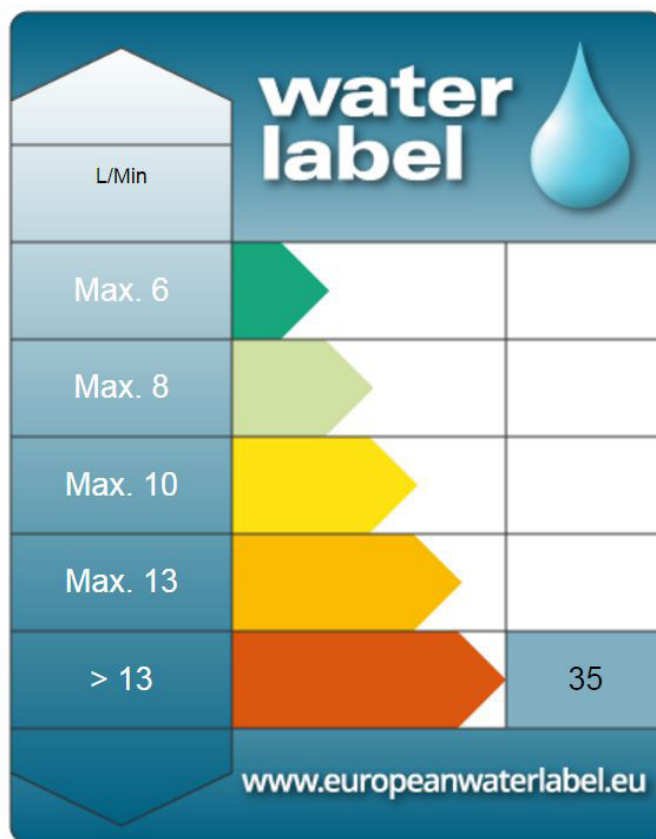

Mira Excel EV

Exposed valve with adjustable fittings,
chrome finish.

1.1518.300

To find out more about the European Water Label Scheme
just visit: www.europeanwaterlabel.eu