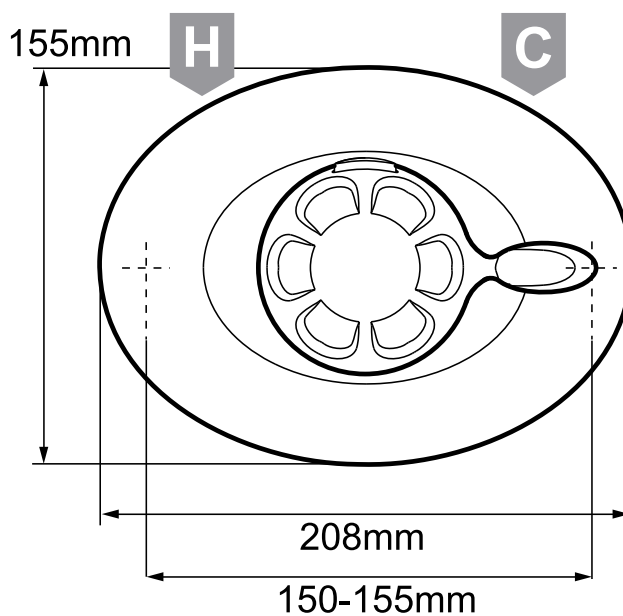

Mira Excel Built-In Valve Only

Built-in valve system, chrome finish.

1.1518.311

To download other resources, and for more information and advice on our products just visit:
www.mirashowers.co.uk

mira
SHOWERS