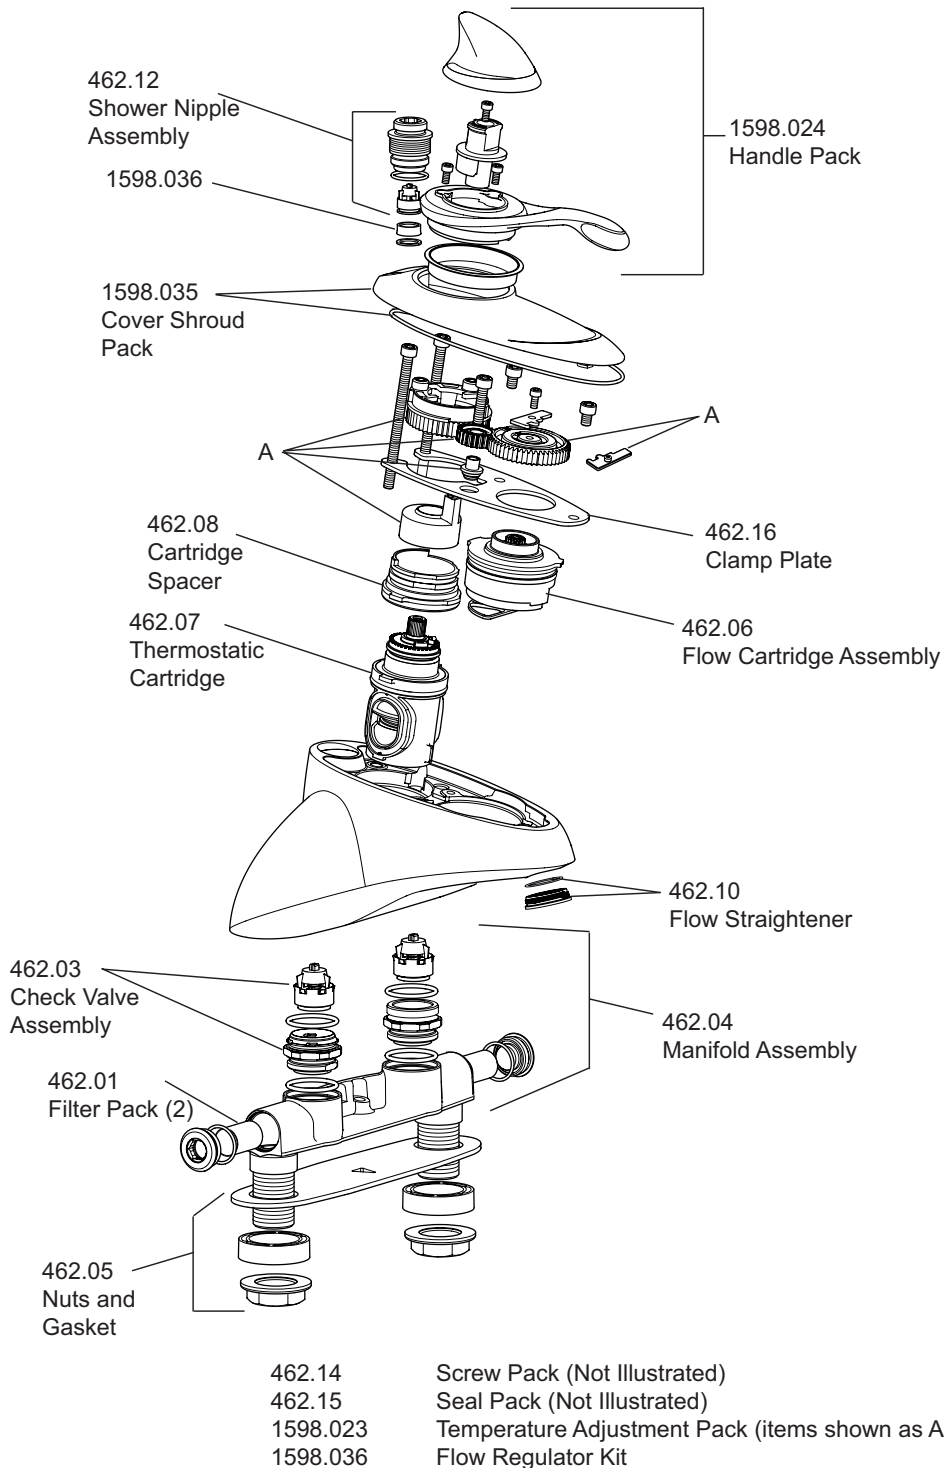

Mira Excel Bath Shower Mixer

(2006 - Current Z34B)

1.1598.001

Mira mixer showers are provided with a five year warranty and spare parts are available free of charge during that period with a valid proof of purchase. For showers outside of the warranty period, spare parts are available to purchase direct, alternatively we have Mira technicians who can repair your shower for you. For further information visit www.mirashowers.co.uk or to check availability of spare parts for this shower or enquire about our repair service please contact our customer service on **0844 571 5000**.