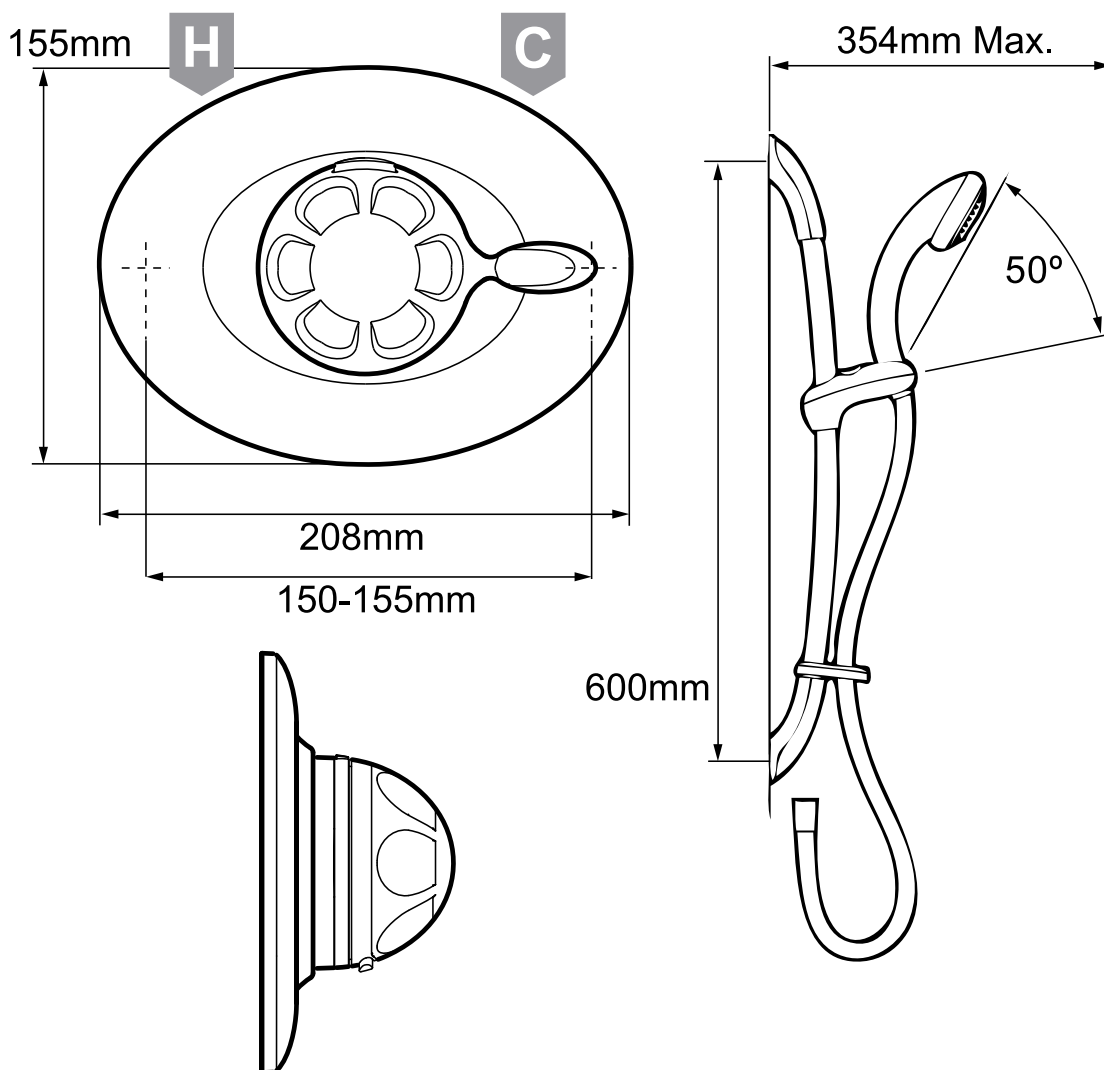

Mira Excel BIV

Built-in valve with adjustable fittings,
chrome finish.

1.1518.303

To download other resources, and for more
information and advice on our products just visit:
www.mirashowers.co.uk

mira
SHOWERS