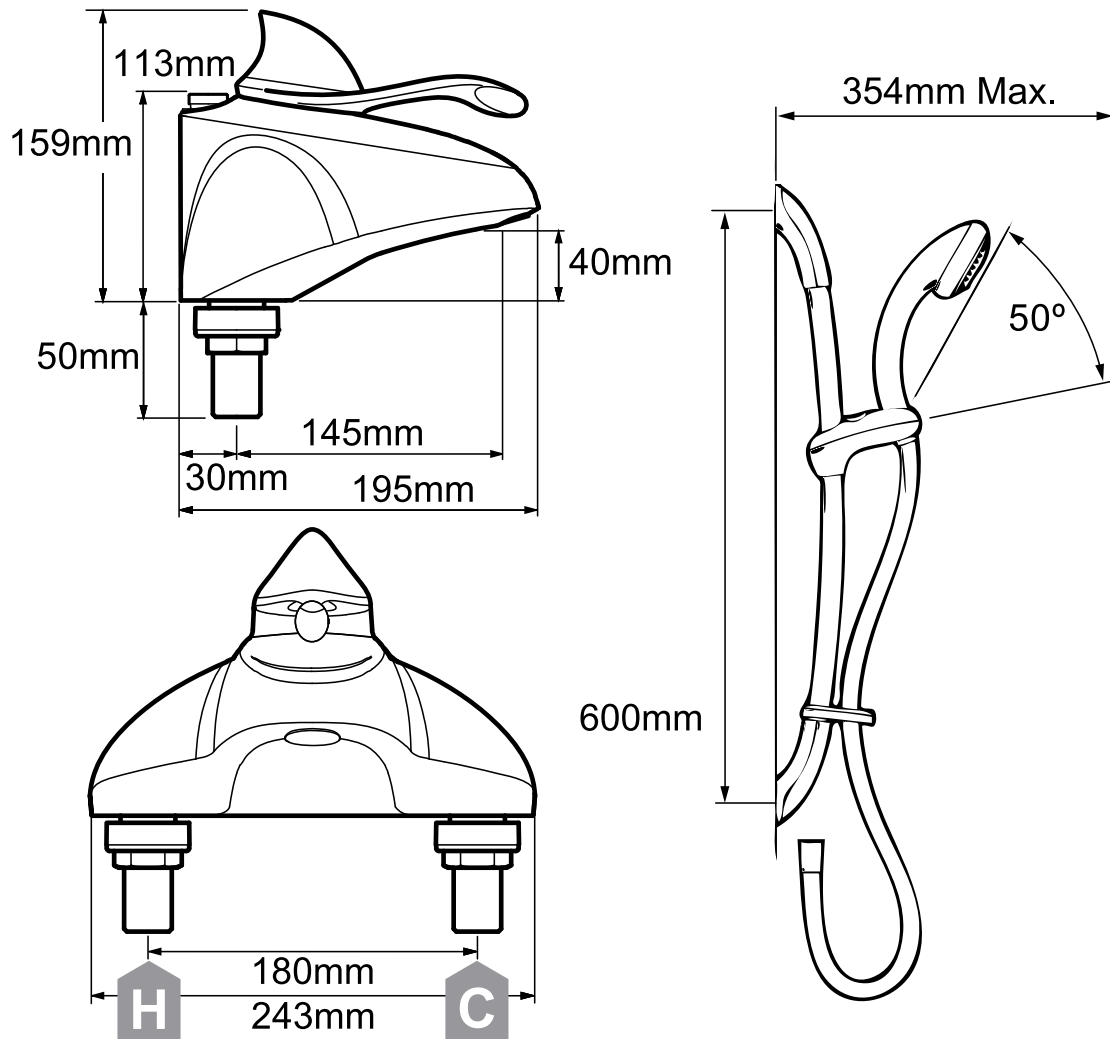

Mira Excel bath shower mixer with adjustable showerhead

White/chrome finish.

1.1598.001

To download other resources, and for more information and advice on our products just visit: www.mirashowers.co.uk

mira
SHOWERS