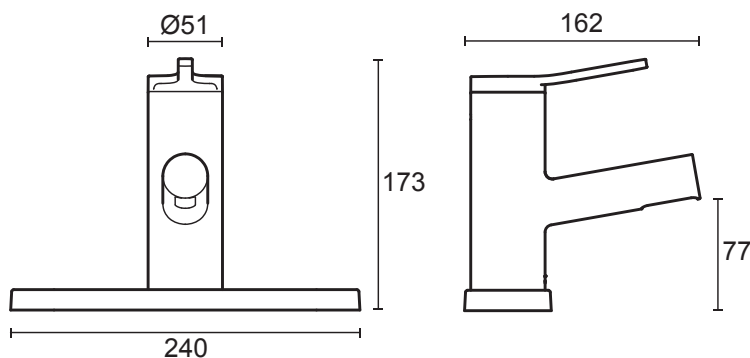

Mira Evolve

Chrome finish.

Mira Evolve Single lever monobloc - 2.1816.001

Mira Evolve 2-hole basin pillars - 2.1816.002

Mira Evolve 2-hole bath pillars - 2.1816.003

Mira Evolve 2-handle 2-hole bath mixer - 2.1816.004

Mira Evolve 2-handle 2-hole bath shower mixer - 2.1816.005

To download other resources, and for more information and advice on our products just visit:
www.mirashowers.co.uk