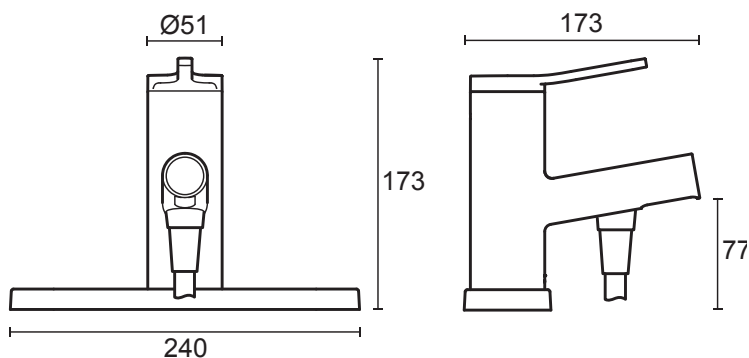

Mira Evolve

Chrome finish.

Mira Evolve Single lever monobloc - 2.1816.001

Mira Evolve 2-hole basin pillars - 2.1816.002

Mira Evolve 2-hole bath pillars - 2.1816.003

Mira Evolve 2-handle 2-hole bath mixer - 2.1816.004

Mira Evolve 2-handle 2-hole bath shower mixer - 2.1816.005

To download other resources, and for more information and advice on our products just visit:
www.mirashowers.co.uk