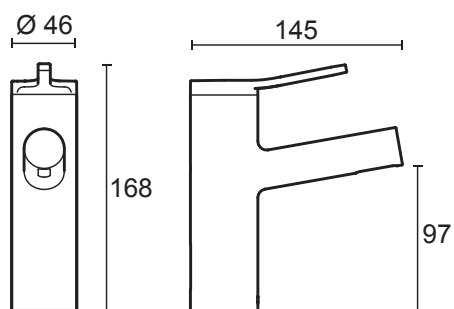

Mira Evolve

Chrome finish.

Mira Evolve Single lever monobloc - 2.1816.001

Mira Evolve 2-hole basin pillars - 2.1816.002

Mira Evolve 2-hole bath pillars - 2.1816.003

Mira Evolve 2-handle 2-hole bath mixer - 2.1816.004

Mira Evolve 2-handle 2-hole bath shower mixer - 2.1816.005

To download other resources, and for more information and advice on our products just visit:
www.mirashowers.co.uk