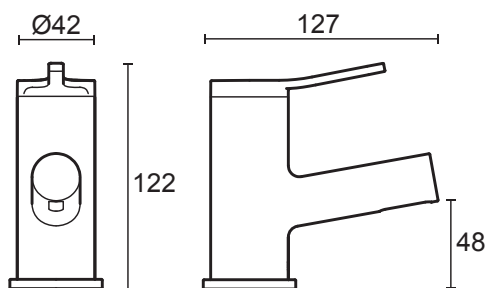

Mira Evolve

Chrome finish.

Mira Evolve Single lever monobloc - 2.1816.001

Mira Evolve 2-hole basin pillars - 2.1816.002

Mira Evolve 2-hole bath pillars - 2.1816.003

Mira Evolve 2-handle 2-hole bath mixer - 2.1816.004

Mira Evolve 2-handle 2-hole bath shower mixer - 2.1816.005

To download other resources, and for more information and advice on our products just visit:
www.mirashowers.co.uk