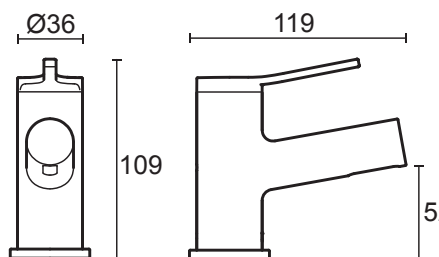

Mira Evolve

Chrome finish.

Mira Evolve Single lever monobloc - 2.1816.001

Mira Evolve 2-hole basin pillars - 2.1816.002

Mira Evolve 2-hole bath pillars - 2.1816.003

Mira Evolve 2-handle 2-hole bath mixer - 2.1816.004

Mira Evolve 2-handle 2-hole bath shower mixer - 2.1816.005

To download other resources, and for more information and advice on our products just visit:
www.mirashowers.co.uk