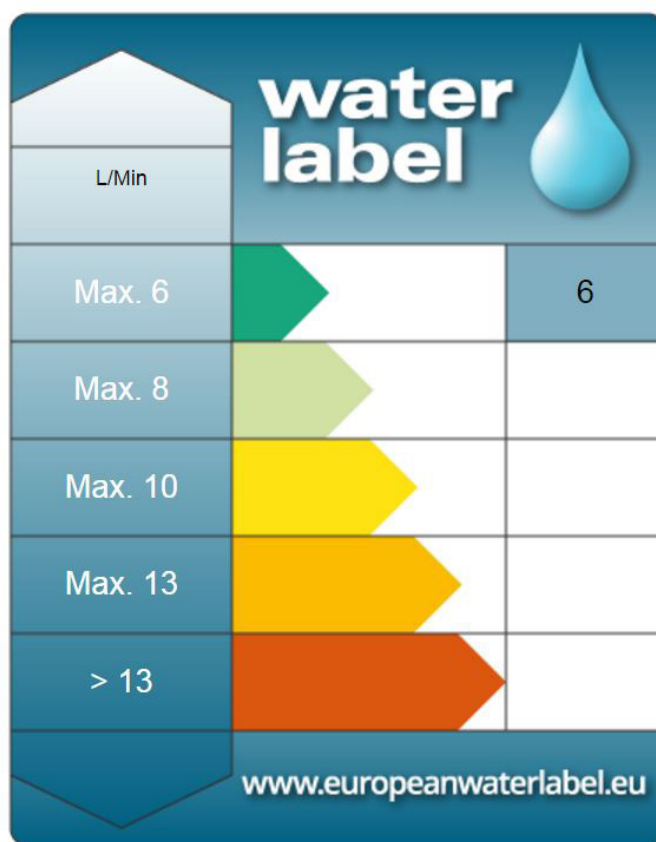

Mira Evolve

Single lever monobloc. Chrome finish.

2.1816.001

To find out more about the European Water Label Scheme just visit: www.europeanwaterlabel.eu