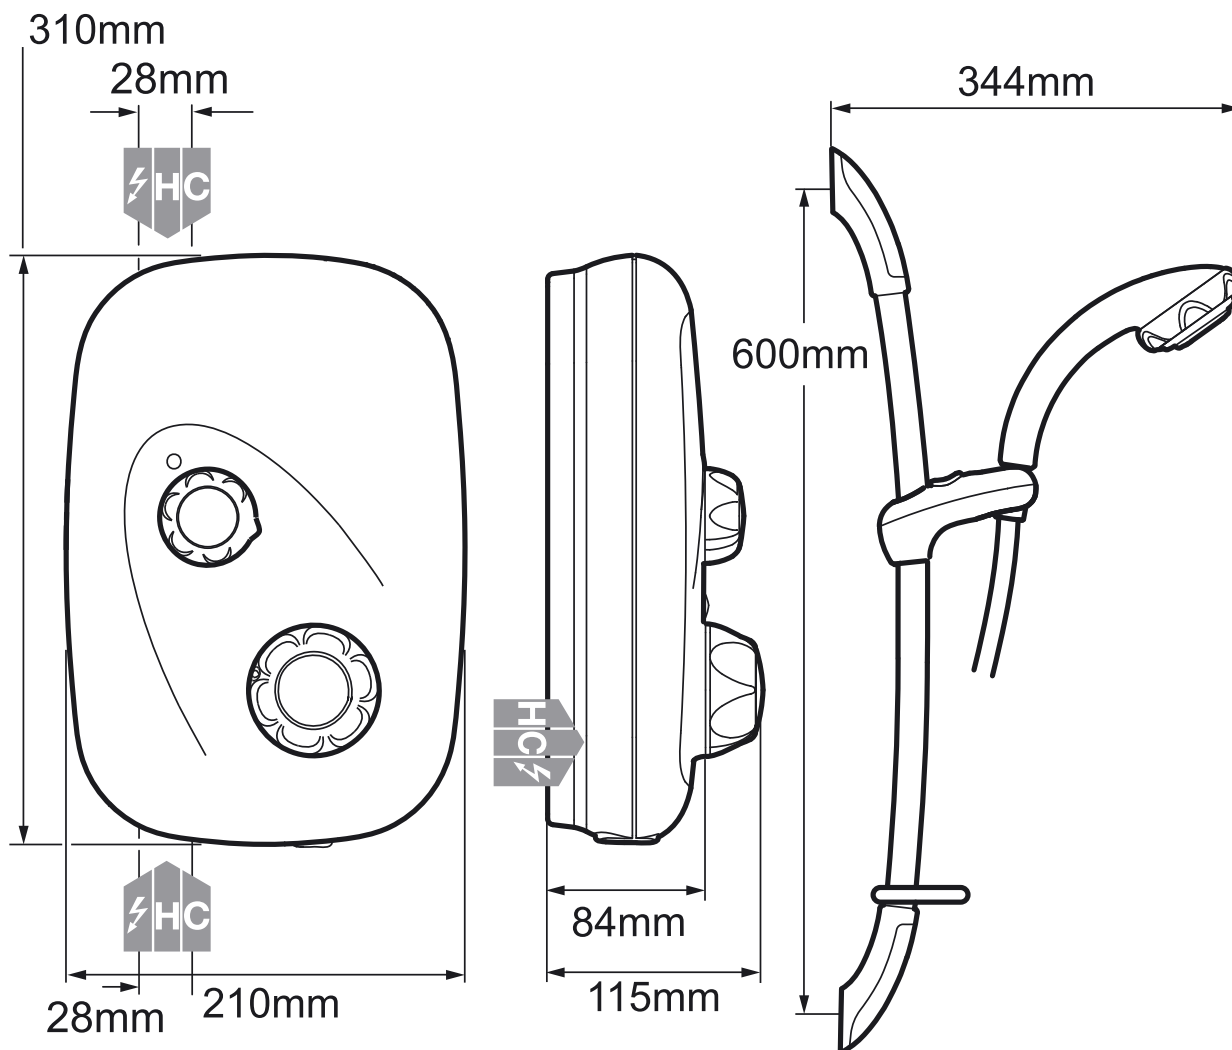

Mira Event XS Manual

Power shower, white/chrome finish.

1.1532.003

To download other resources, and for more information and advice on our products just visit:
www.mirashowers.co.uk