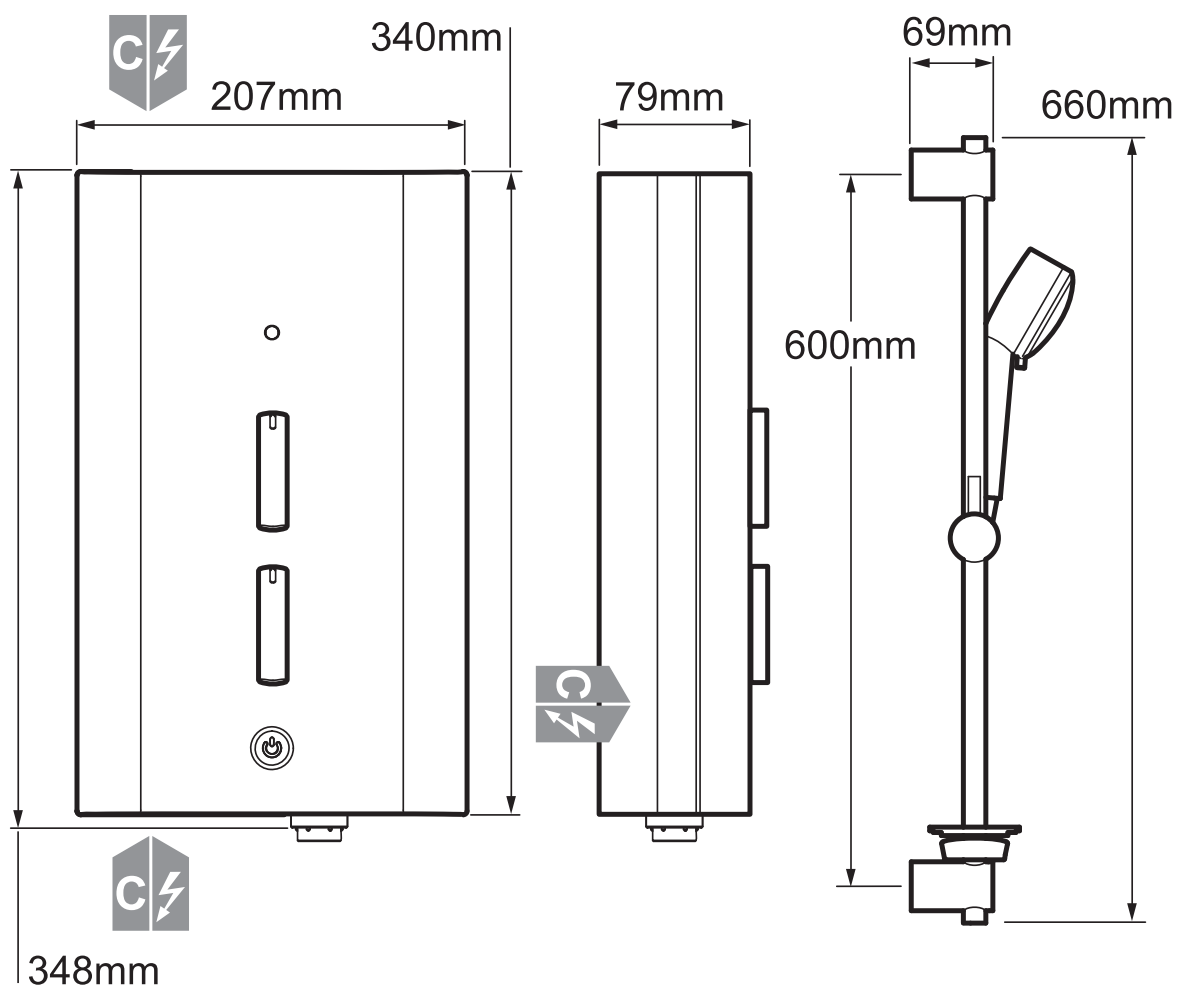

Mira Escape

Electric shower, chrome finish.

9.0kW - 1.1563.730

9.8kW - 1.1563.011

To download other resources, and for more information and advice on our products just visit: www.mirashowers.co.uk

mira
SHOWERS