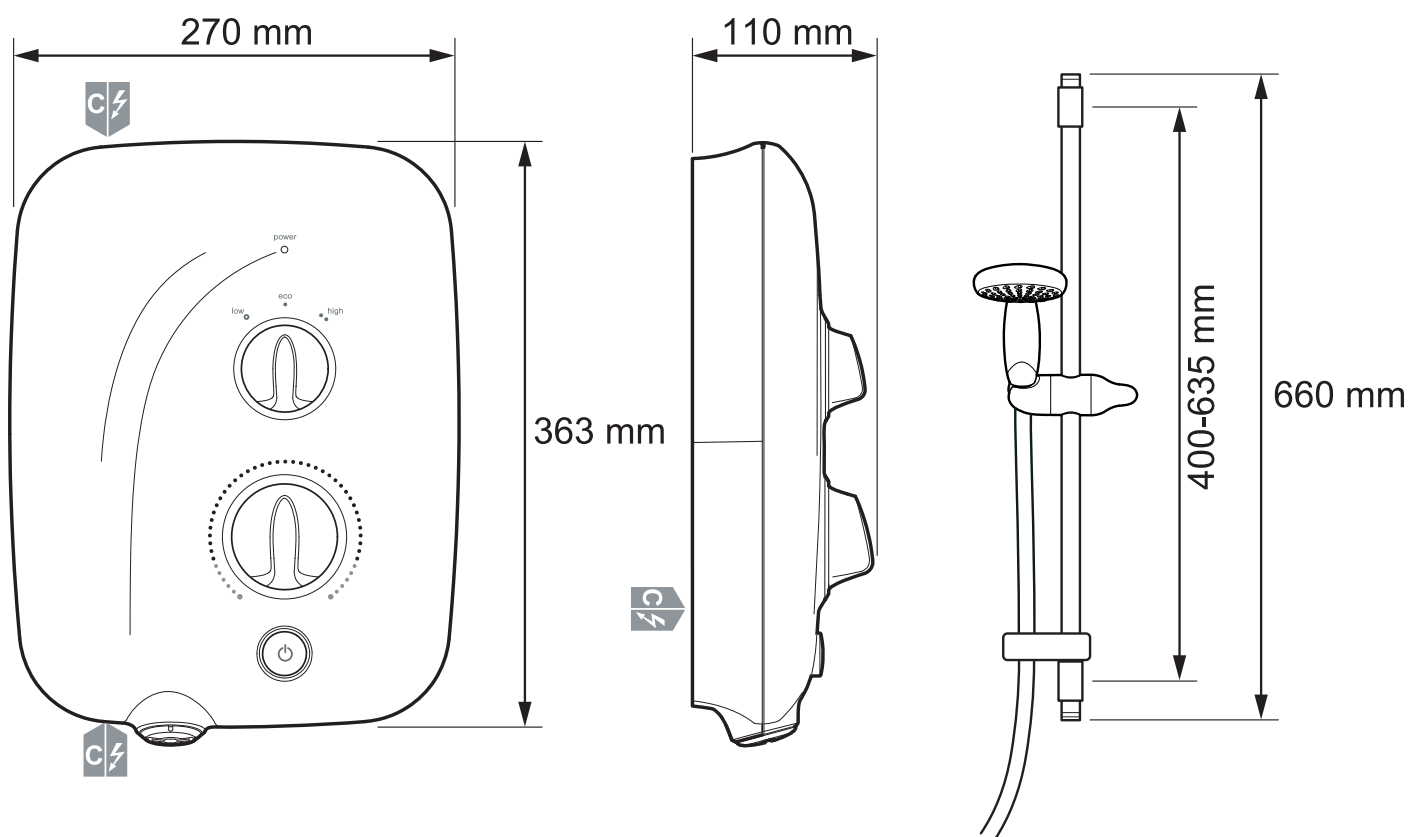

# Mira Elite QT

Electric shower, white/chrome finish.

9.8kw - 1.1845.001

10.8kw - 1.1845.002

To download other resources, and for more information and advice on our products just visit: [www.mirashowers.co.uk](http://www.mirashowers.co.uk)