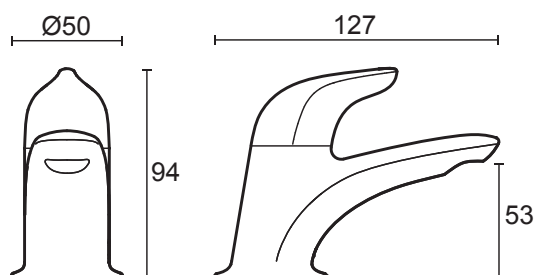

Mira Comfort

Chrome finish.

Mira Comfort Single lever monoblo - 2.1818.001

Mira Comfort 2-hole basin pillars - 2.1818.002

Mira Comfort 2-hole bath pillars - 2.1818.003

Mira Comfort Single lever 2-hole bath mixer - 2.1818.004