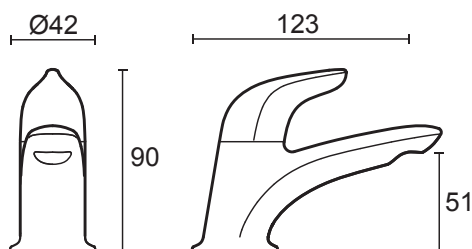

Mira Comfort

Chrome finish.

Mira Comfort Single lever monoblo - 2.1818.001

Mira Comfort 2-hole basin pillars - 2.1818.002

Mira Comfort 2-hole bath pillars - 2.1818.003

Mira Comfort Single lever 2-hole bath mixer - 2.1818.004