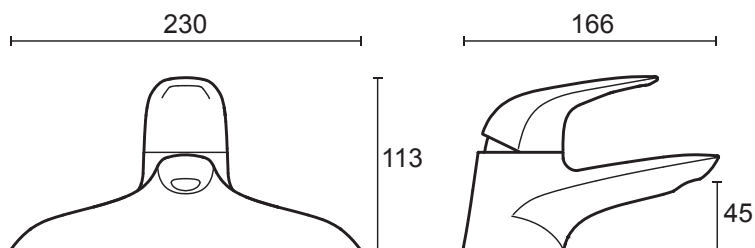

Mira Comfort

Chrome finish.

Mira Comfort Single lever monoblo - 2.1818.001

Mira Comfort 2-hole basin pillars - 2.1818.002

Mira Comfort 2-hole bath pillars - 2.1818.003

Mira Comfort Single lever 2-hole bath mixer - 2.1818.004