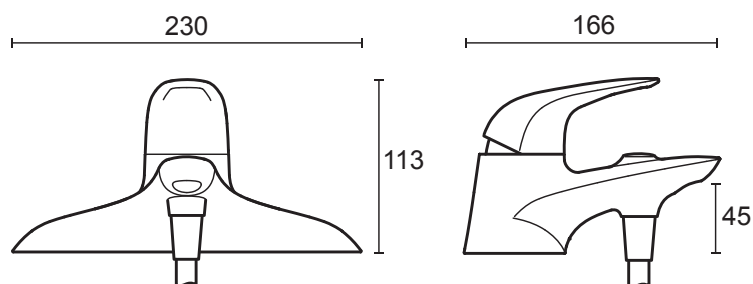

Mira Comfort

Chrome finish.

Mira Comfort Single lever monoblo - 2.1818.001

Mira Comfort 2-hole basin pillars - 2.1818.002

Mira Comfort 2-hole bath pillars - 2.1818.003

Mira Comfort Single lever 2-hole bath mixer - 2.1818.004