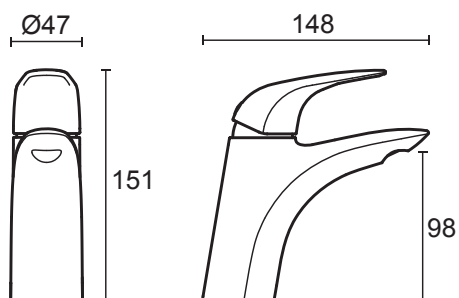

Mira Comfort

Chrome finish.

Mira Comfort Single lever monoblo - 2.1818.001

Mira Comfort 2-hole basin pillars - 2.1818.002

Mira Comfort 2-hole bath pillars - 2.1818.003

Mira Comfort Single lever 2-hole bath mixer - 2.1818.004