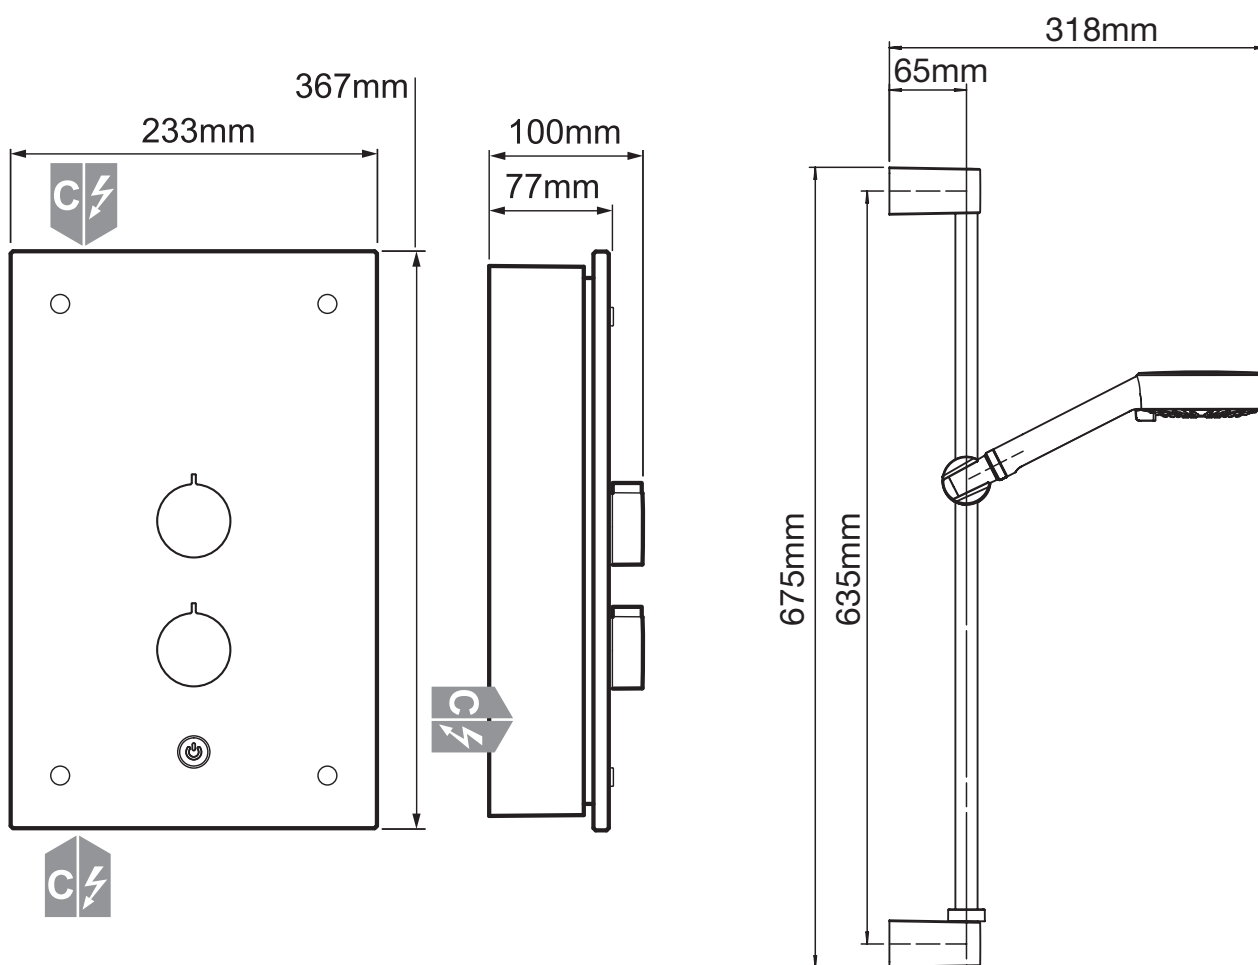

# Mira Azora

Electric shower, glass/chrome finish.

9.8kW - Frosted Glass - 1.1634.011

To download other resources, and for more information and advice on our products just visit:  
[www.mirashowers.co.uk](http://www.mirashowers.co.uk)