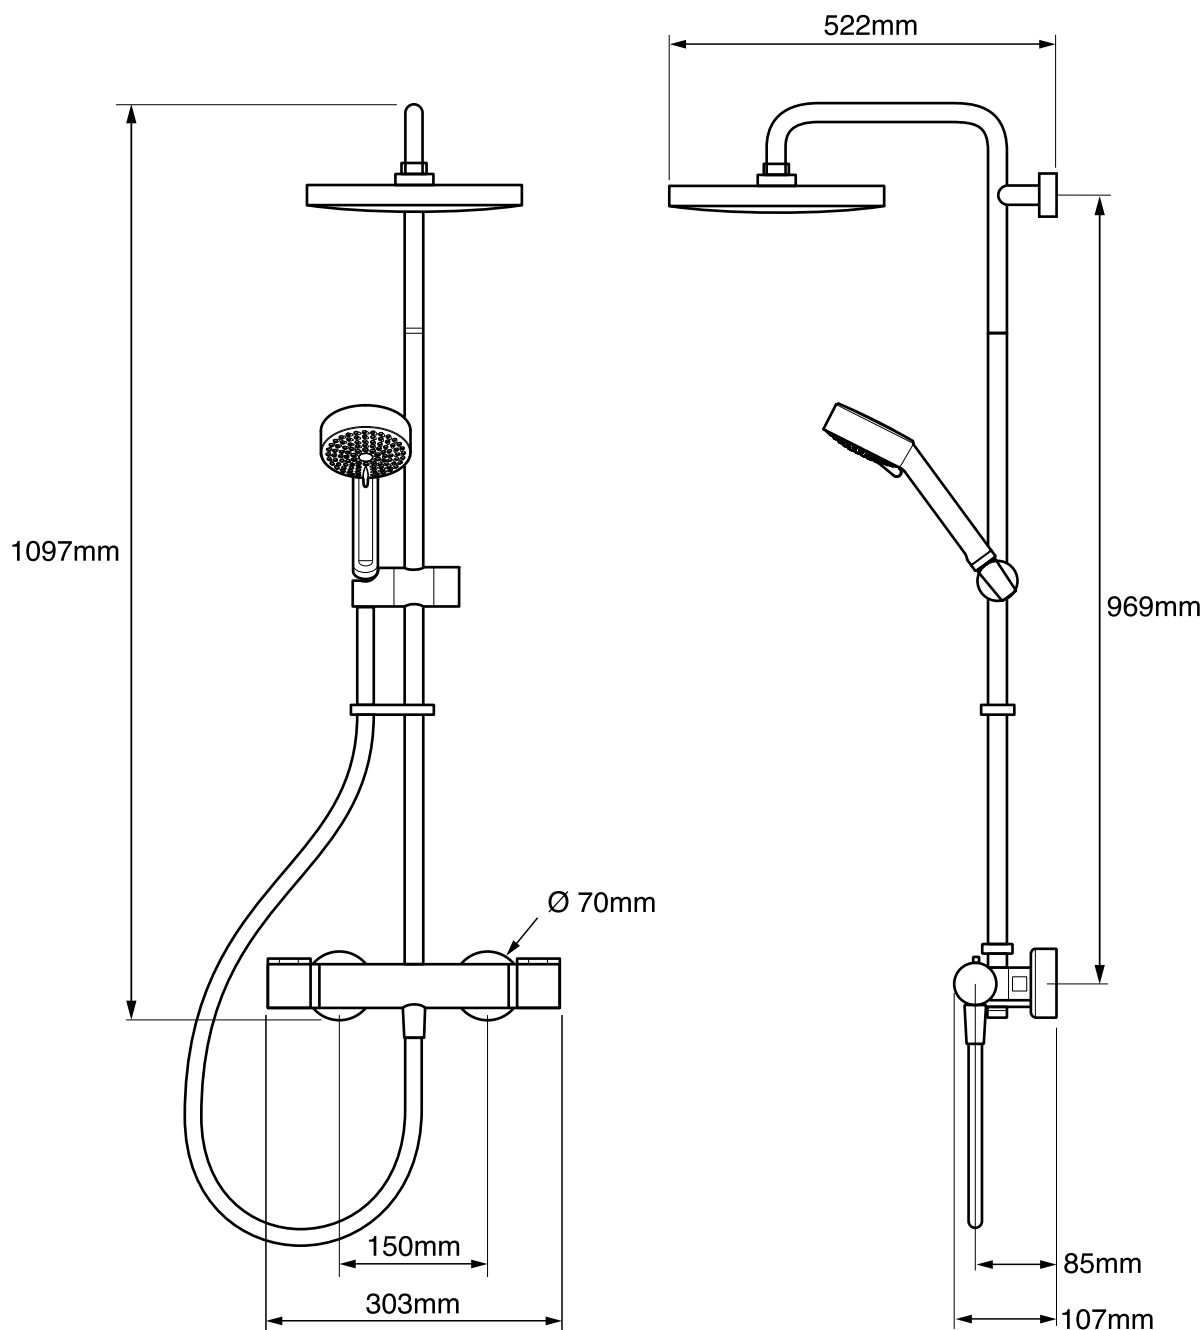

Mira Atom ERD

Exposed valve with diverter controlled at the valve. Chrome finish.

1.1836.003

To download other resources, and for more information and advice on our products just visit: www.mirashowers.co.uk

mira
SHOWERS