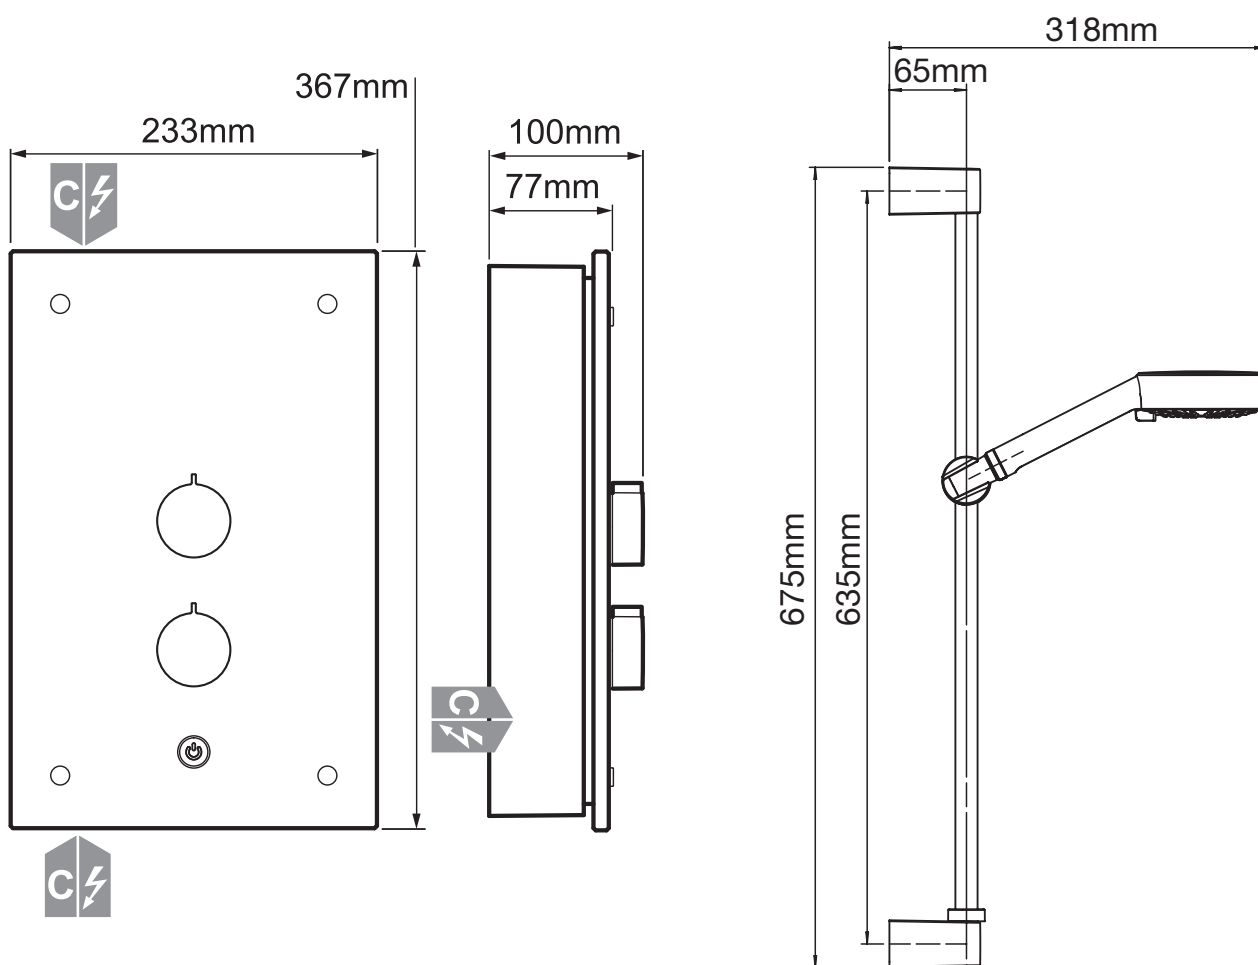

Mira Alero

Electric shower, glass/chrome finish.

9.8kW - Black Glass - 1.1634.040

9.8kW - White Glass - 1.1634.080

9.8kW - True Mirror - 1.1634.081

To download other resources, and for more information and advice on our products just visit:
www.mirashowers.co.uk