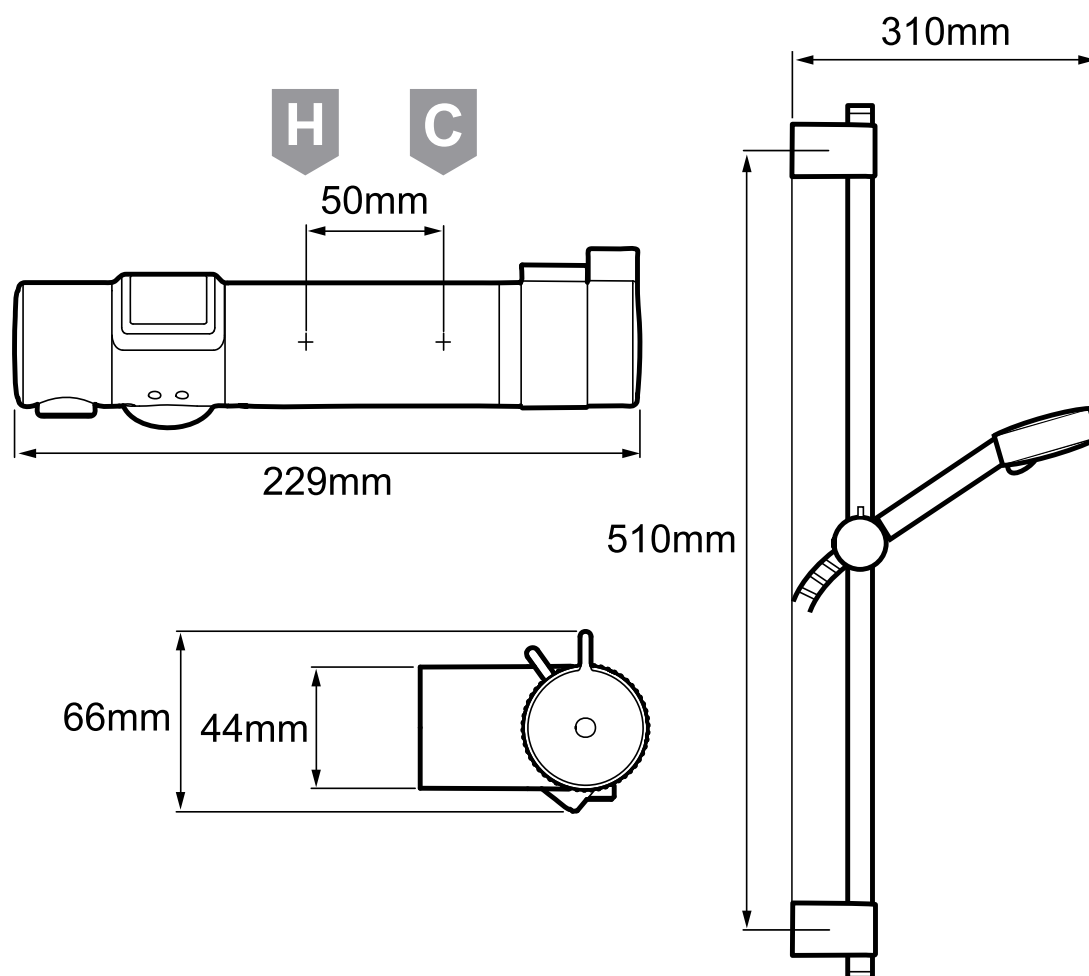

Mira Agile Sense EV+

Exposed valve with adjustable fittings,
chrome finish.

1.1736.412

To download other resources, and for more
information and advice on our products just visit:
www.mirashowers.co.uk

mira
SHOWERS