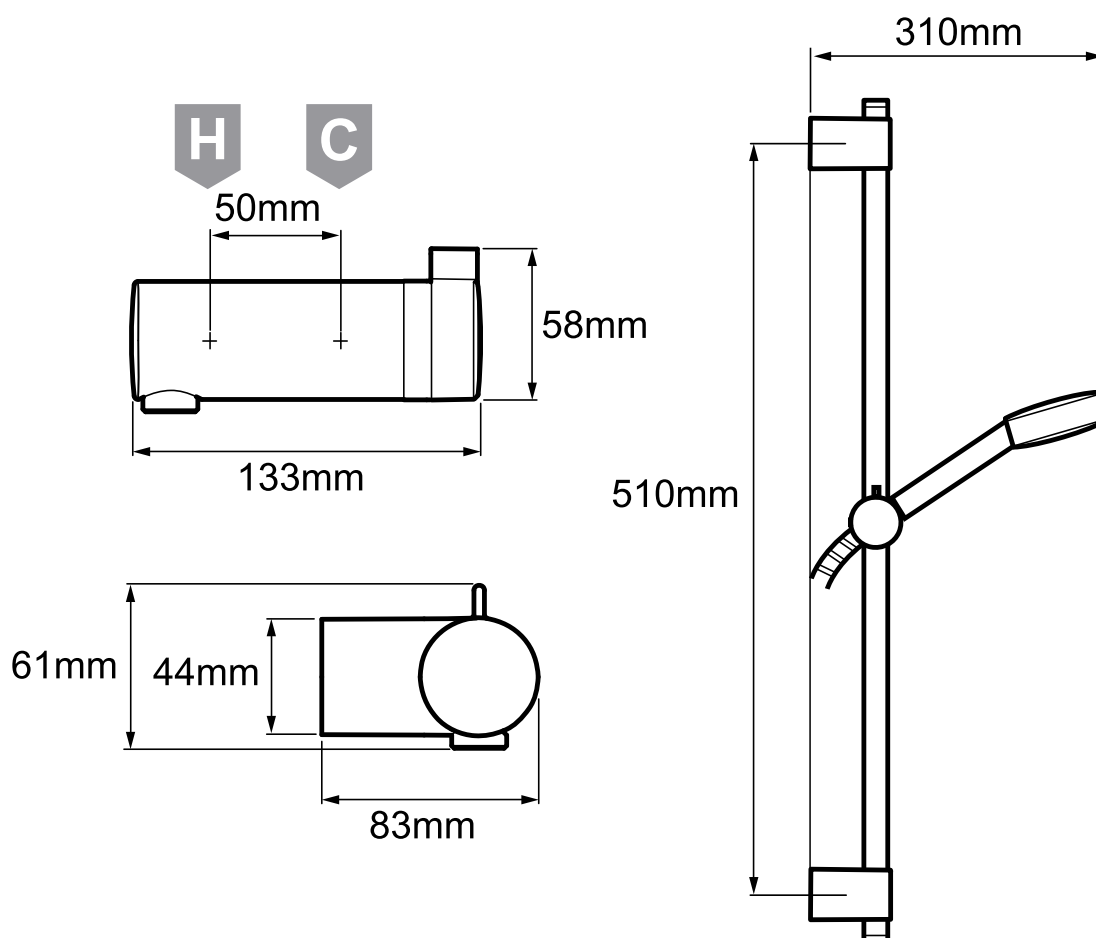

# Mira Agile S EV

Exposed valve with adjustable fittings,  
chrome finish.

1.1736.401

To download other resources, and for more  
information and advice on our products just visit:  
[www.mirashowers.co.uk](http://www.mirashowers.co.uk)