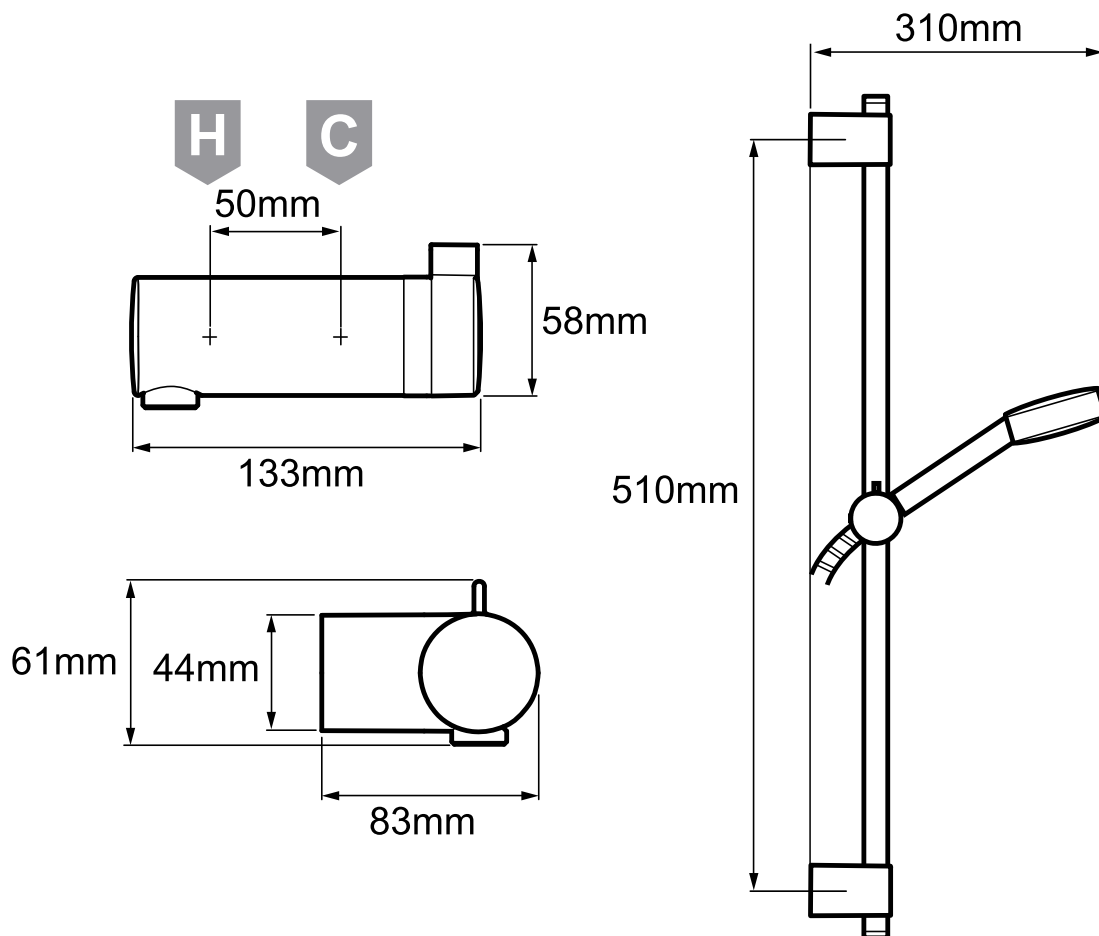

# Mira Agile S Eco EV

Exposed valve with adjustable fittings,  
chrome finish.

1.1736.400

To download other resources, and for more  
information and advice on our products just visit:  
[www.mirashowers.co.uk](http://www.mirashowers.co.uk)